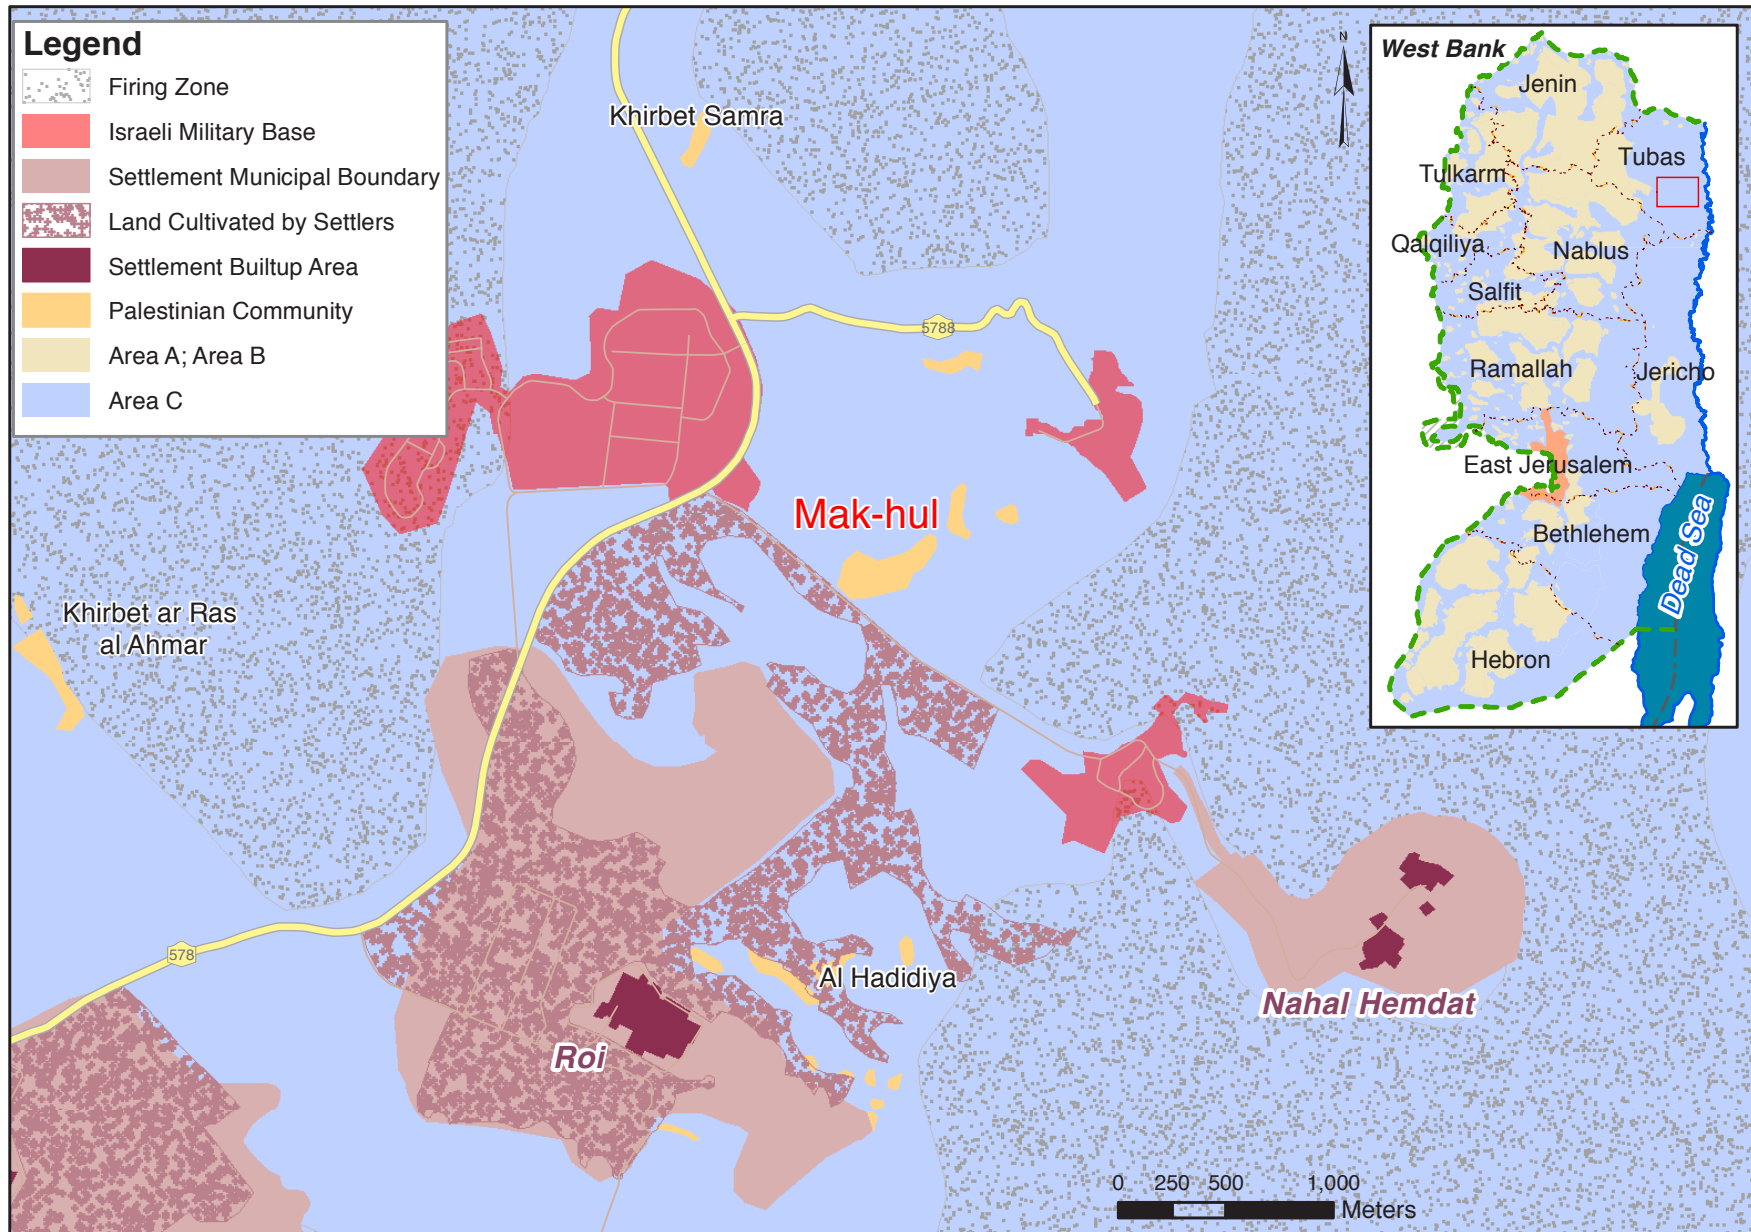

MAK-HUL: LIVELIHOODS UNDERMINED DUE TO ACCESS RESTRICTIONS TO GRAZING LAND

August 2012

Scan it!
with QR reader App