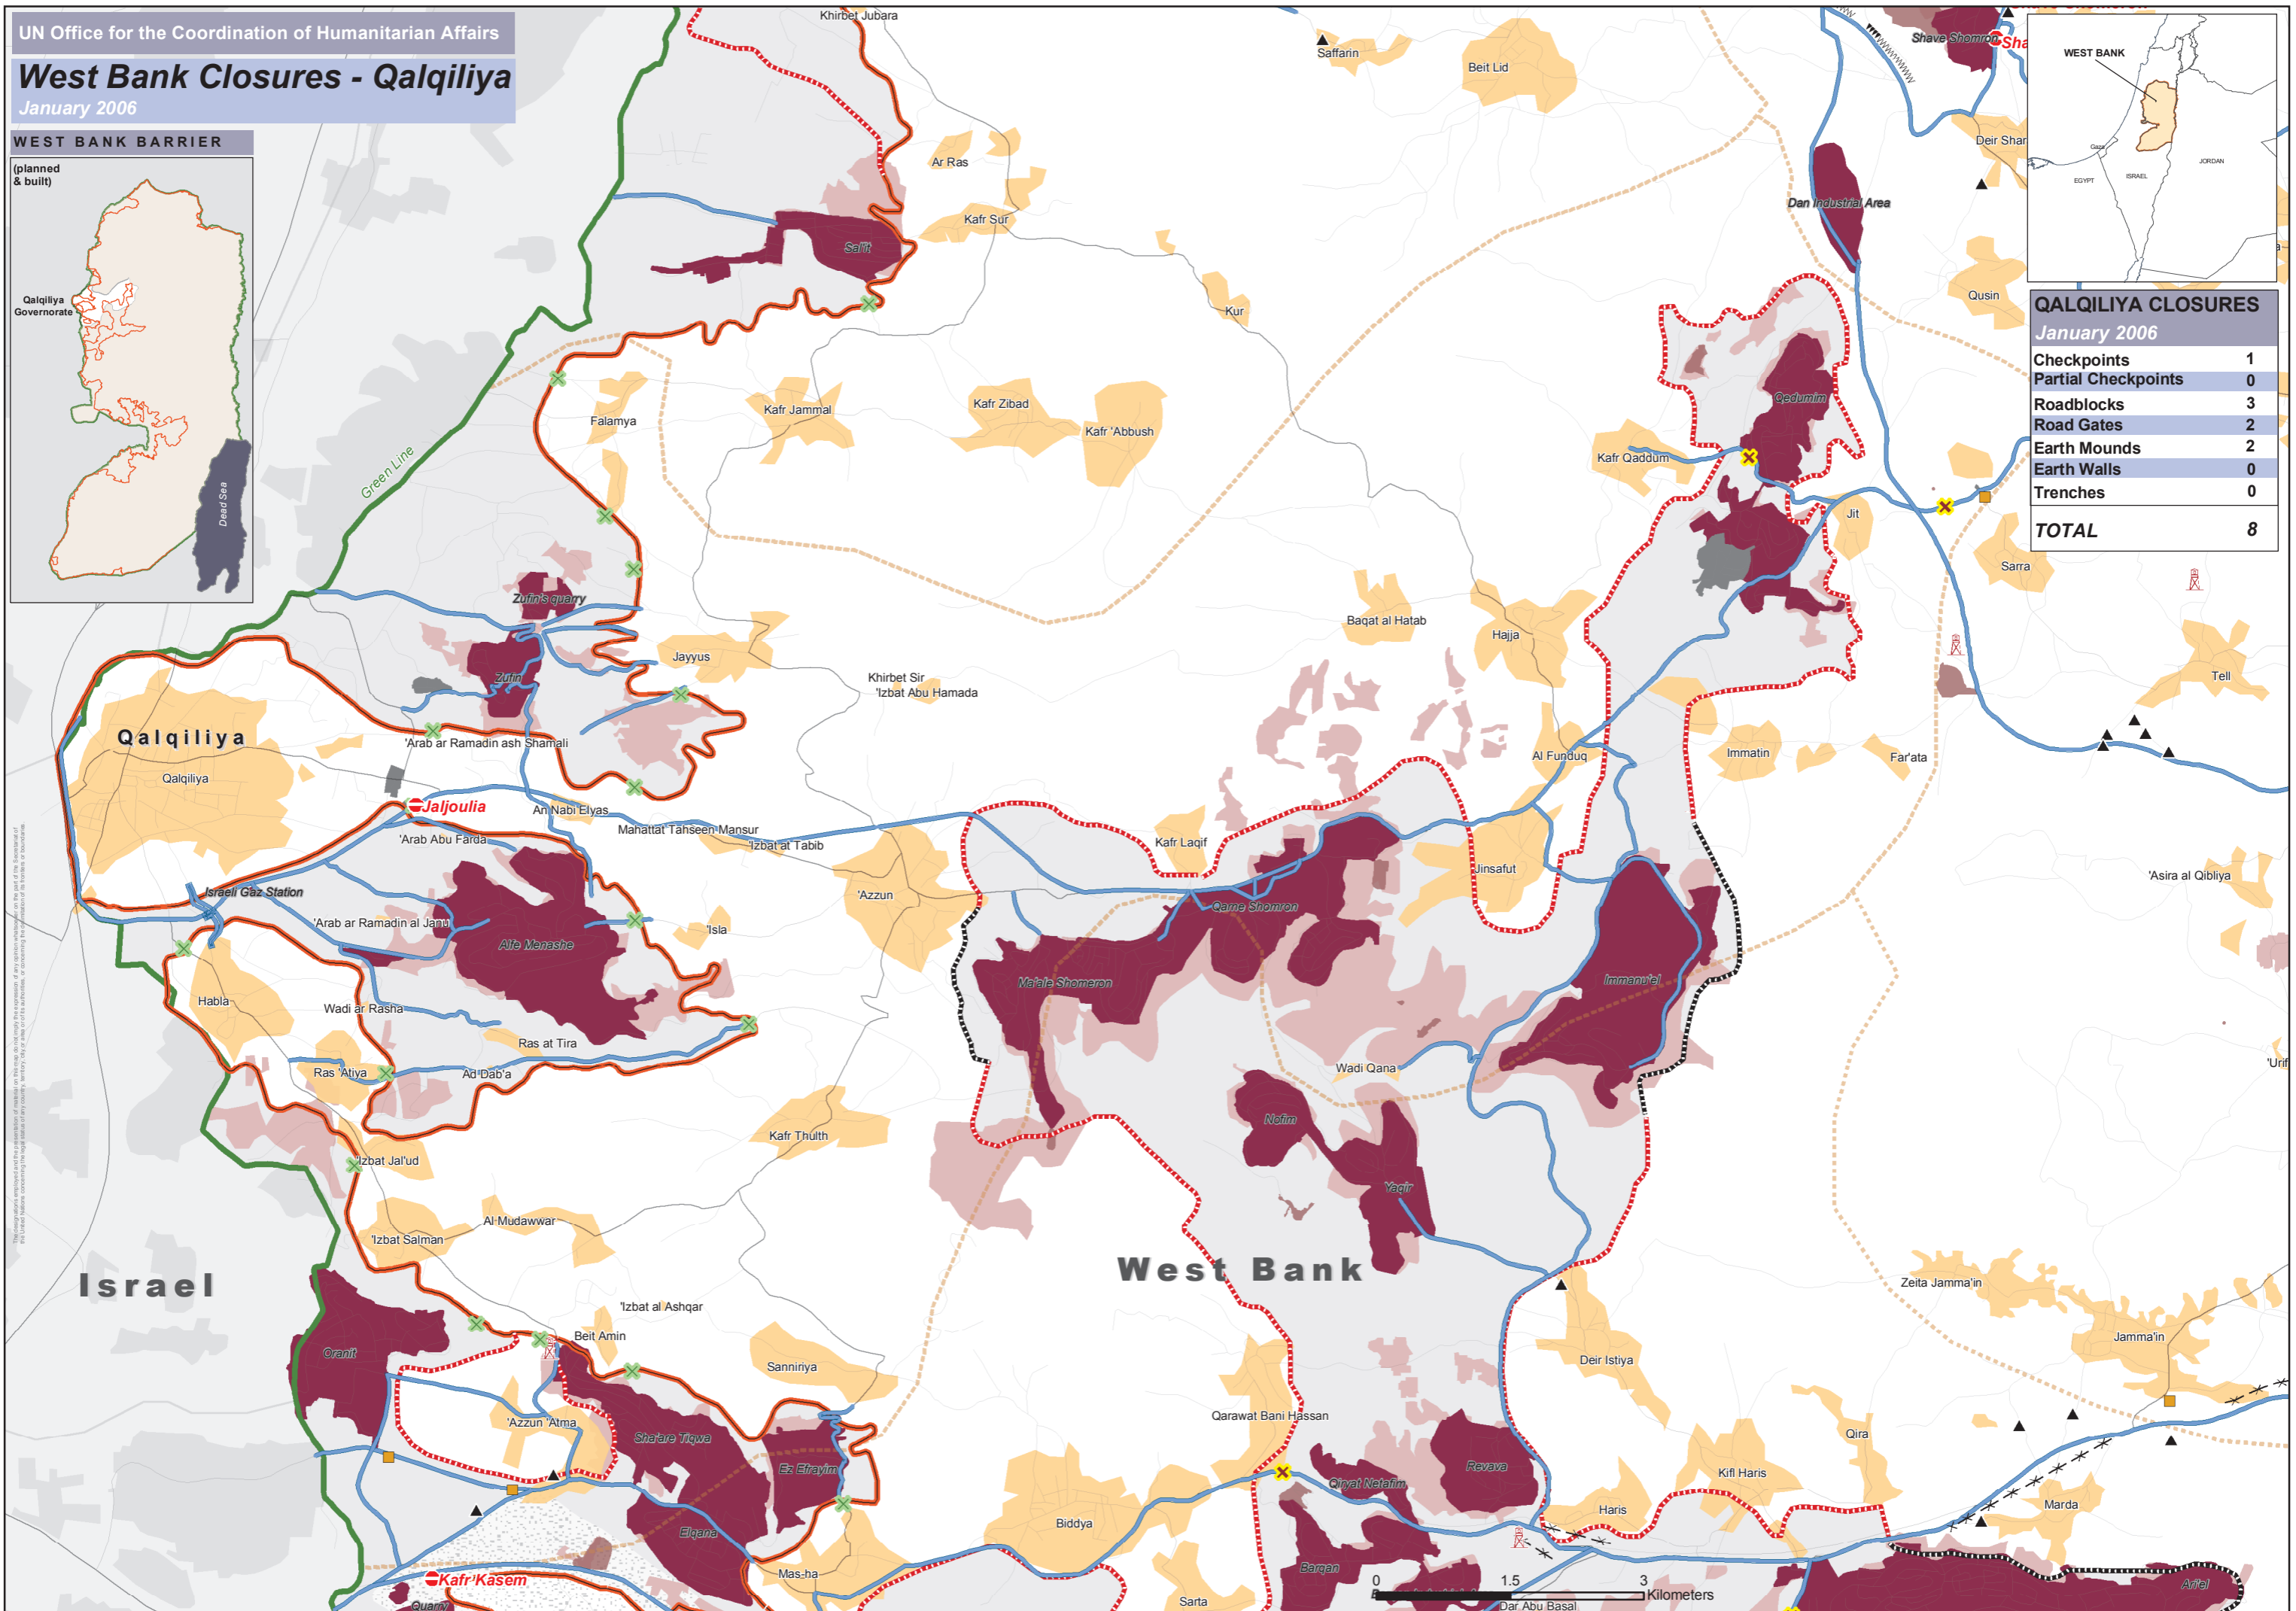

QALQILIYA CLOSURES

January 2006

Checkpoints	1
Partial Checkpoints	0
Roadblocks	3
Road Gates	2
Earth Mounds	2
Trenches	0
TOTAL	8