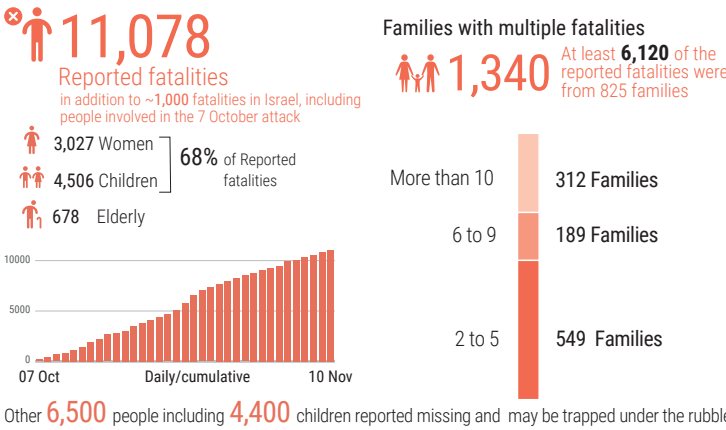

DAY 45

OVERVIEW

The snapshot provides a comprehensive overview of the ongoing humanitarian crisis in Gaza as of 20 November 2023, including casualties, particularly among women and children.

Significant damage has been inflicted upon critical infrastructure and essential services, affecting people's ability to maintain their dignity and basic living standards.

This snapshot highlights reported figures on the impact of hostilities on people in Gaza, where a major humanitarian crisis has unfolded.

*Reported by MoH Gaza

REPORTED CASUALTIES (Cumulative) as of 10 November 2023

Palestinians* following the collapse of services and communications at hospitals in the north, the MoH in Gaza did not update casualty figures.

Israelis**

DAMAGE*

BASIC SERVICES AND LIVELIHOODS

*Ministry of Public Works and Housing as of 18 Nov.