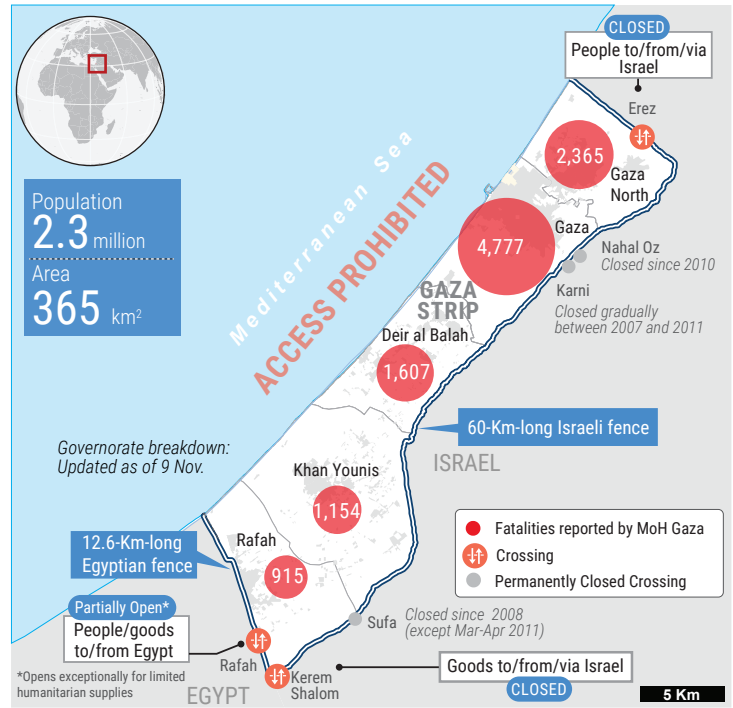

DAY 45

OVERVIEW

The snapshot provides a comprehensive overview of the ongoing humanitarian crisis in Gaza as of 20 November 2023, including casualties, particularly among women and children.

Significant damage has been inflicted upon critical infrastructure and essential services, affecting people's ability to maintain their dignity and basic living standards.

This snapshot highlights reported figures on the impact of hostilities on people in Gaza, where a major humanitarian crisis has unfolded.

*Reported by MoH Gaza

REPORTED CASUALTIES (Cumulative) as of 10 November 2023