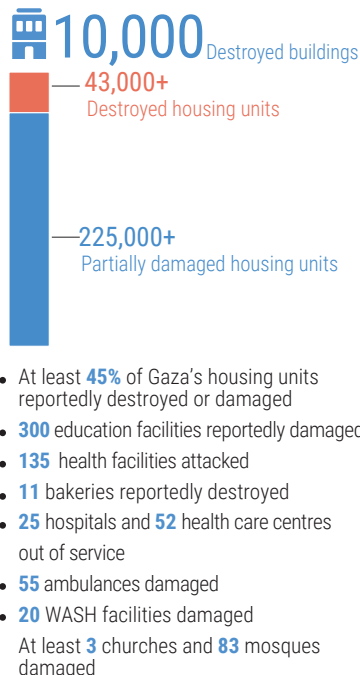

DAY 45

OVERVIEW

The snapshot provides a comprehensive overview of the ongoing humanitarian crisis in Gaza as of 20 November 2023, including casualties, particularly among women and children.

Significant damage has been inflicted upon critical infrastructure and essential services, affecting people's ability to maintain their dignity and basic living standards.

This snapshot highlights reported figures on the impact of hostilities on people in Gaza, where a major humanitarian crisis has unfolded.

*Reported by MoH Gaza

REPORTED CASUALTIES (Cumulative) as of 10 November 2023

Palestinians* following the collapse of services and communications at hospitals in the north, the MoH in Gaza did not update casualty figures.

Israelis**

DAMAGE*

BASIC SERVICES AND LIVELIHOODS

*Ministry of Public Works and Housing as of 18 Nov.