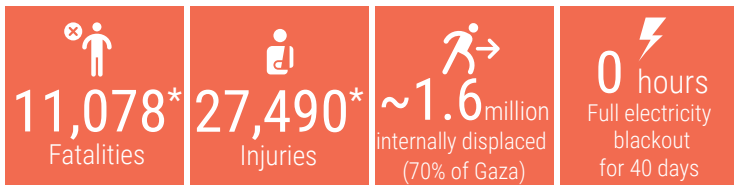

DAY 45

OVERVIEW

The snapshot provides a comprehensive overview of the ongoing humanitarian crisis in Gaza as of 20 November 2023, including casualties, particularly among women and children.

Significant damage has been inflicted upon critical infrastructure and essential services, affecting people's ability to maintain their dignity and basic living standards.

This snapshot highlights reported figures on the impact of hostilities on people in Gaza, where a major humanitarian crisis has unfolded.

*Reported by MoH Gaza

REPORTED CASUALTIES (Cumulative) as of 10 November 2023