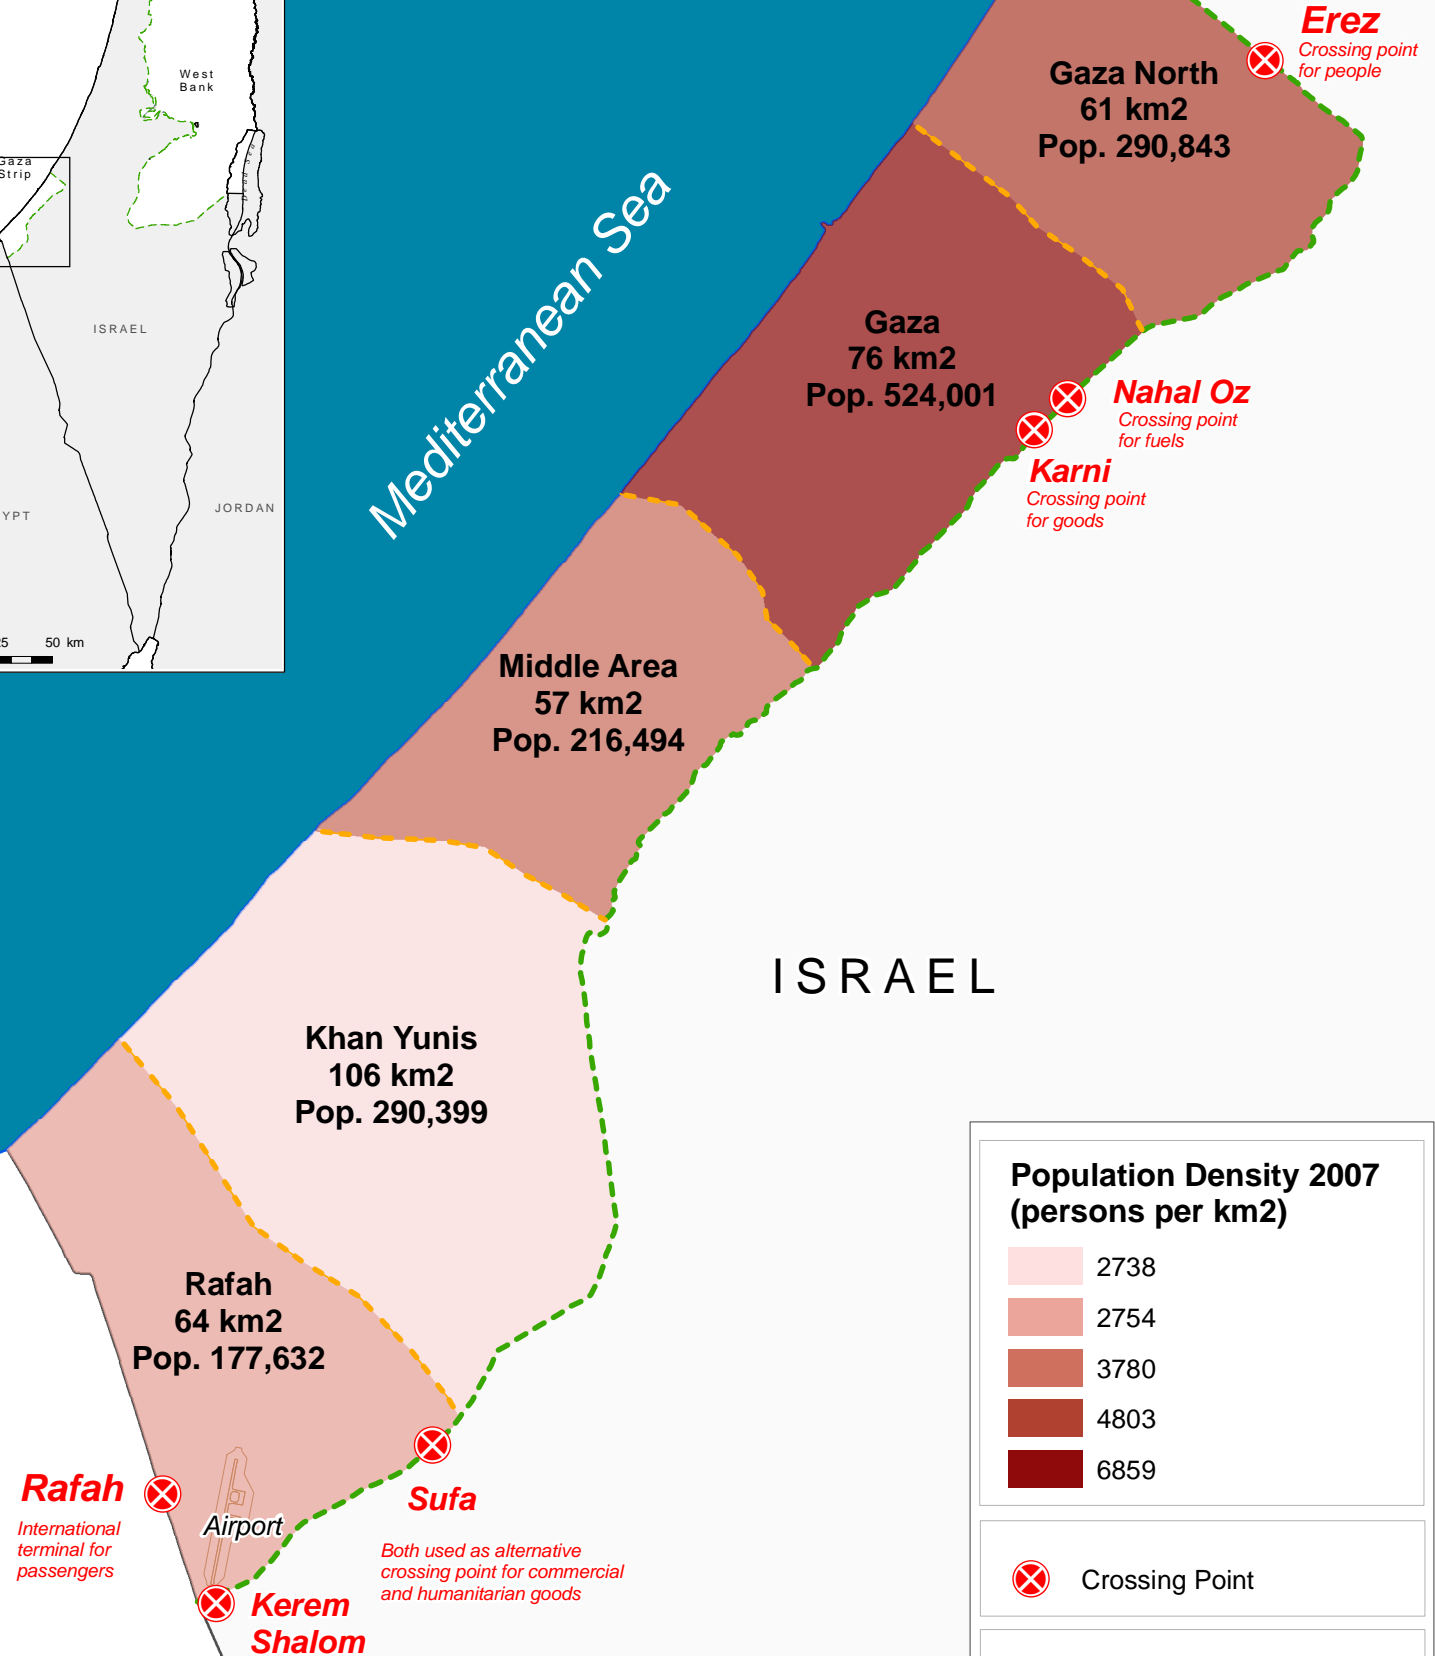

**Gaza Strip
Population Density**

January 2009

**Gaza Strip
Area: 365 km²
Population: 1.5 million**

Mediterranean Sea

ISRAEL

EGYPT

**Population Density 2007
(persons per km²)**

Crossing Point

Governorate Border
 Green Line

Rafah
International terminal for passengers

Airport

Kerem Shalom

Sufa

Both used as alternative crossing point for commercial and humanitarian goods