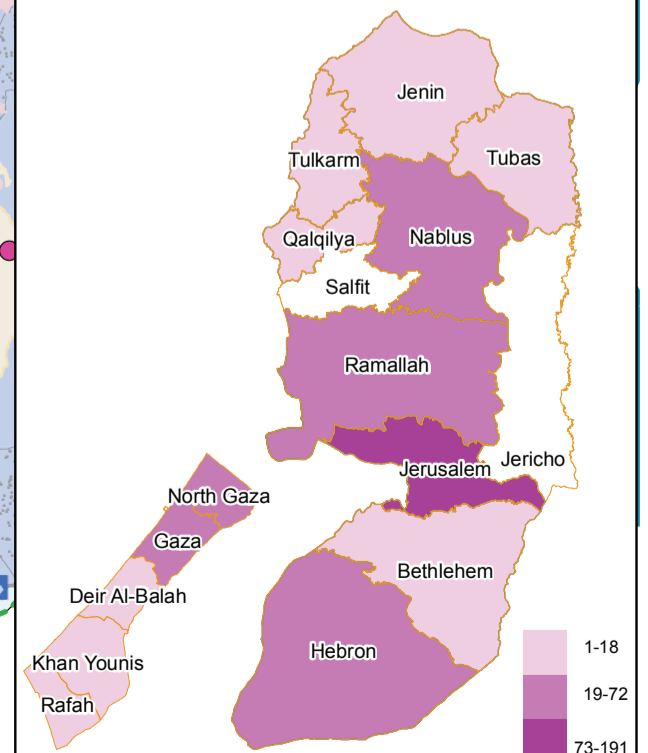

CONFLICT-RELATED CHILD CASUALTIES BY GOVERNORATE