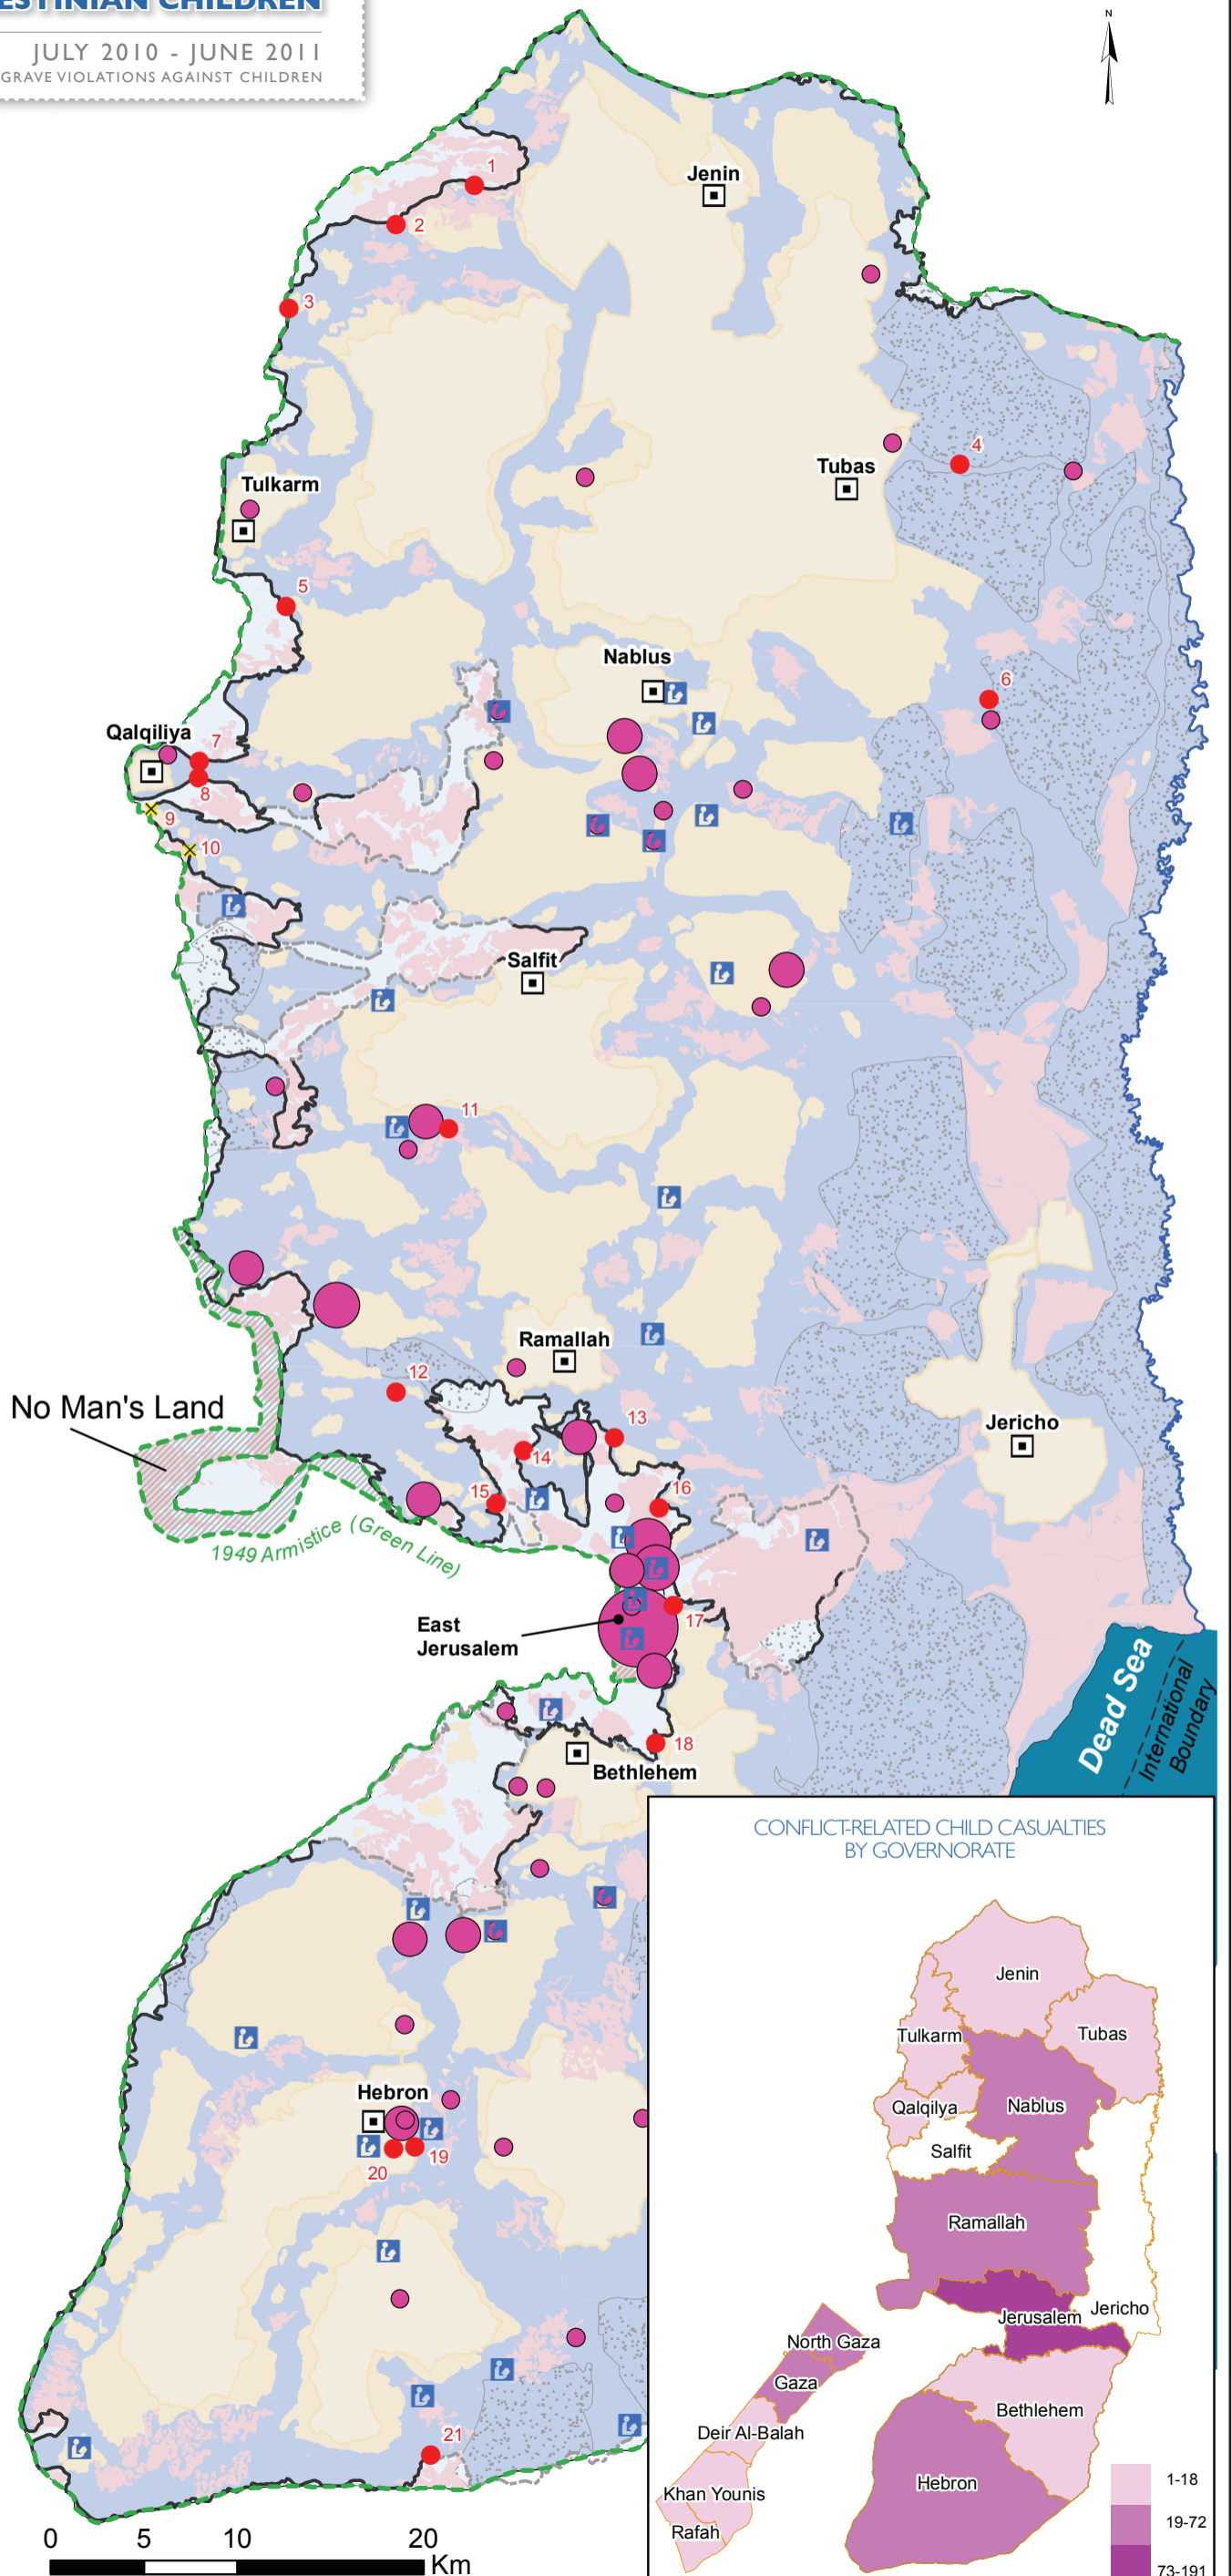

NO.	Name	Type
1	Tura	Barrier Checkpoint
2	Reikhan Barta'a	Barrier Checkpoint
3	Nazlat 'Isa South	Barrier Checkpoint
4	Tayasir	Checkpoint
5	Jubara	Barrier Checkpoint
6	Hamra	Checkpoint
7	Zufin	Barrier Checkpoint
8	Jaljoulia	Barrier Checkpoint
9	Habla	Barrier Gate
10	'Izbat Salman North	Barrier Gate
11	An Nabi Salih partial checkpoint	Partial Checkpoint
12	Beit 'Ur al Fauqa	Checkpoint
13	Qalandiya	Barrier Checkpoint
14	Al Jib	Barrier Checkpoint
15	Beit Iksa	Barrier Checkpoint
16	Hizma	Barrier Checkpoint
17	Zaytoun	Barrier Checkpoint
18	An Nu'man	Barrier Checkpoint
19	Al-Shuhada St. (CP 56)	Checkpoint
20	Close to the entrance of Tel Rumeida settlement CP (55)	Checkpoint
21	Beit Yatir	Barrier Checkpoint

WEST BANK

□ Governorate Capital

--- Green Line

BARRIER

— Constructed / Under Construction

- - - Planned

■ Israeli Closed Military Area

■ Israeli settlement outer limit, municipal boundary, outposts and land cultivated by settlers

OSLO AGREEMENT

■ Area A

■ Area B

■ Area C

GAZA STRIP

■ 500 Meter No-Go Zone

■ High Risk Zone

*Children affected by violence, July 2010-June 2011, Source: OCHA PoC database, UNICEF-led Working Group on Grave Violations against Children.

** Information obtained from the Child Protection Working Group, and the Education Cluster

➔ For more information, please refer to index on page 32.