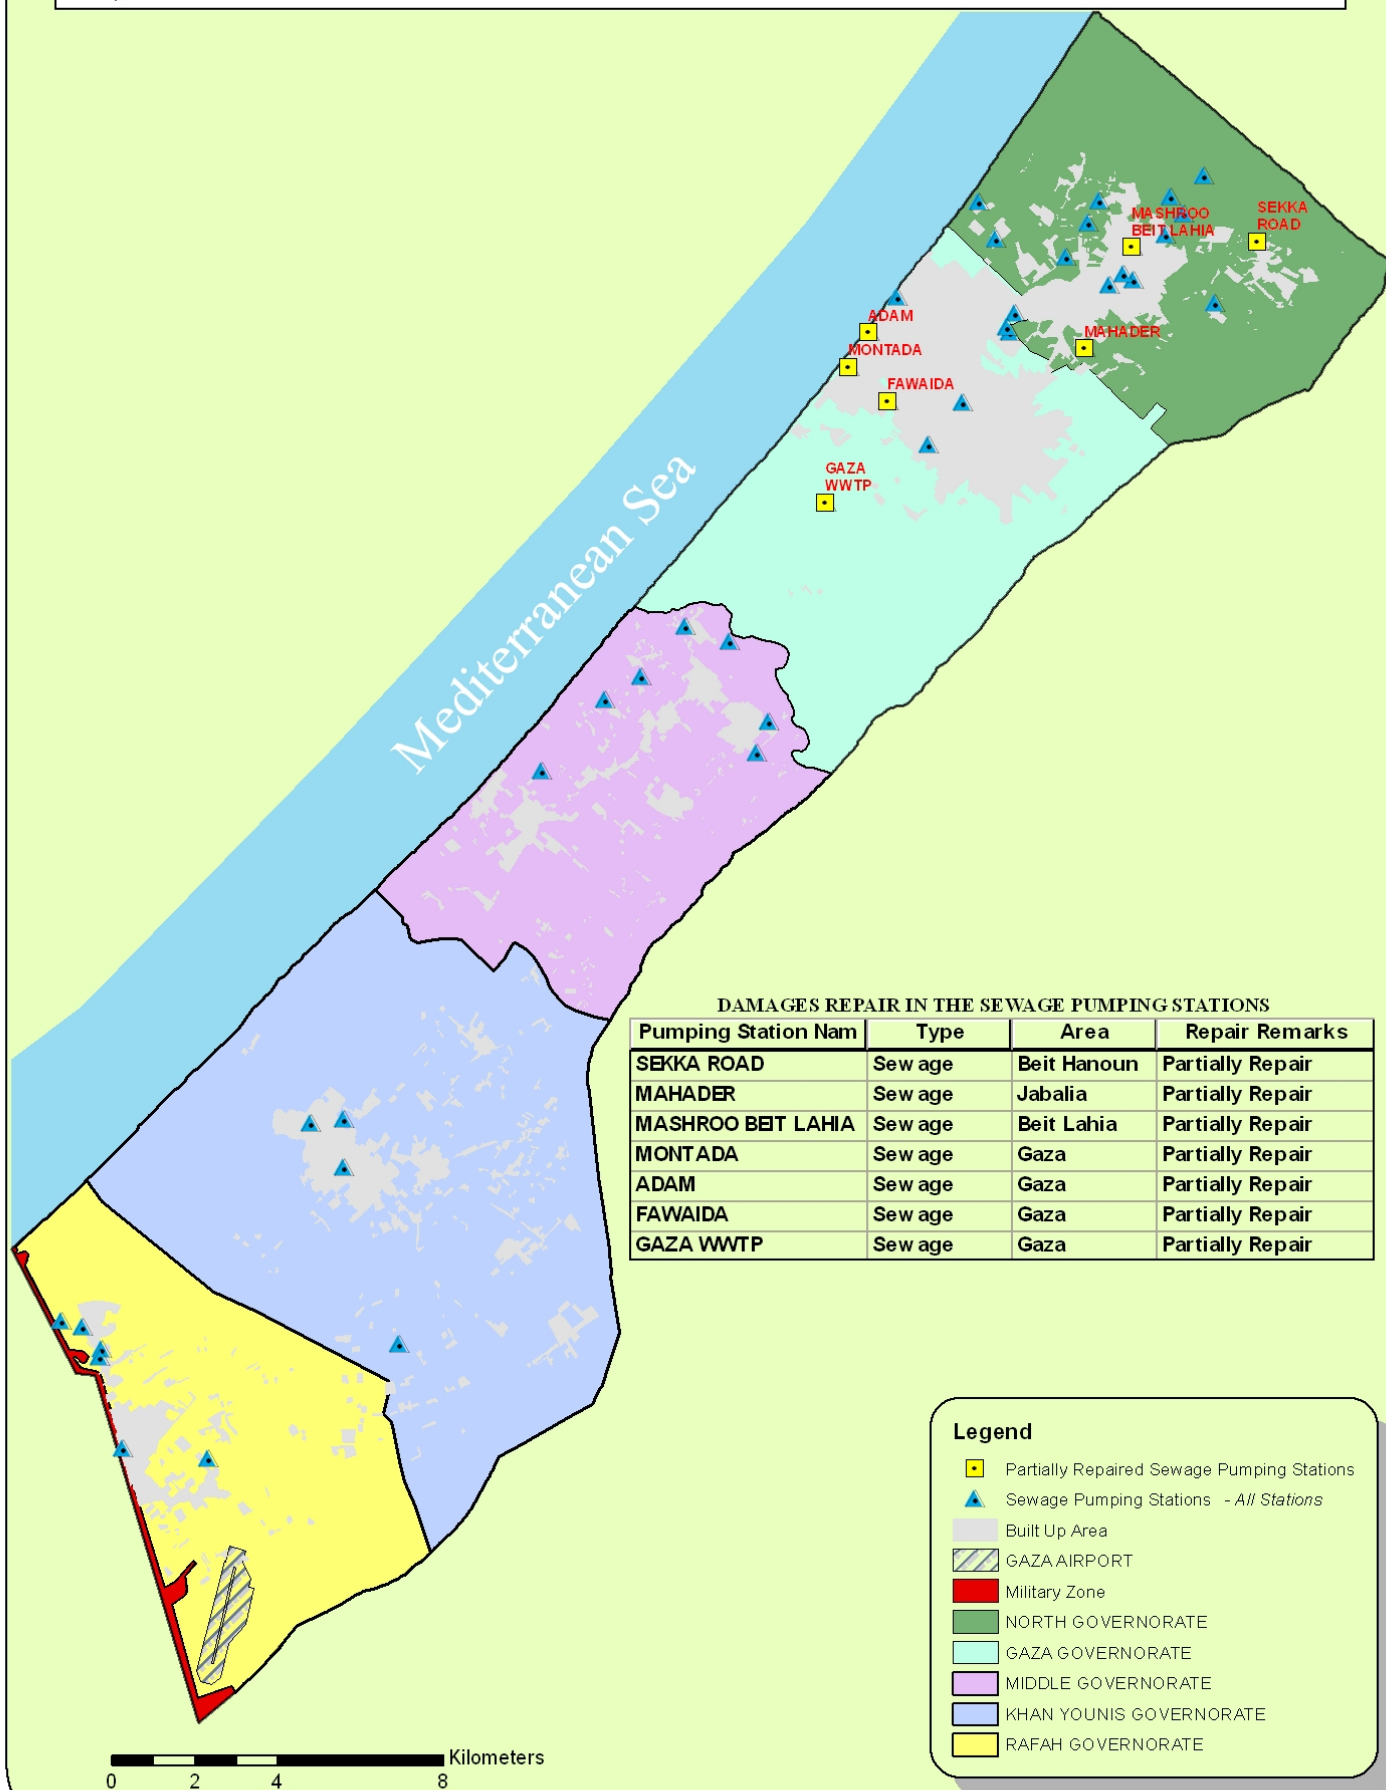

# DAMAGES REPAIR IN WASTE WATER PUMPING STATIONS (UNTILL 05 FEB. 2009)

DAMAGES REPAIR IN THE SEWAGE PUMPING STATIONS

Pumping Station Nam	Type	Area	Repair Remarks
SEKKA ROAD	Sew age	Beit Hanoun	Partially Repair
MAHADER	Sew age	Jabalia	Partially Repair
MASHROO BEIT LAHIA	Sew age	Beit Lahia	Partially Repair
MONTADA	Sew age	Gaza	Partially Repair
ADAM	Sew age	Gaza	Partially Repair
FAWAIDA	Sew age	Gaza	Partially Repair
GAZA WWTP	Sew age	Gaza	Partially Repair

### Legend

- Partially Repaired Sewage Pumping Stations
- Sewage Pumping Stations - All Stations
- Built Up Area
- GAZA AIRPORT
- Military Zone
- NORTH GOVERNORATE
- GAZA GOVERNORATE
- MIDDLE GOVERNORATE
- KHAN YOUNIS GOVERNORATE
- RAFAH GOVERNORATE