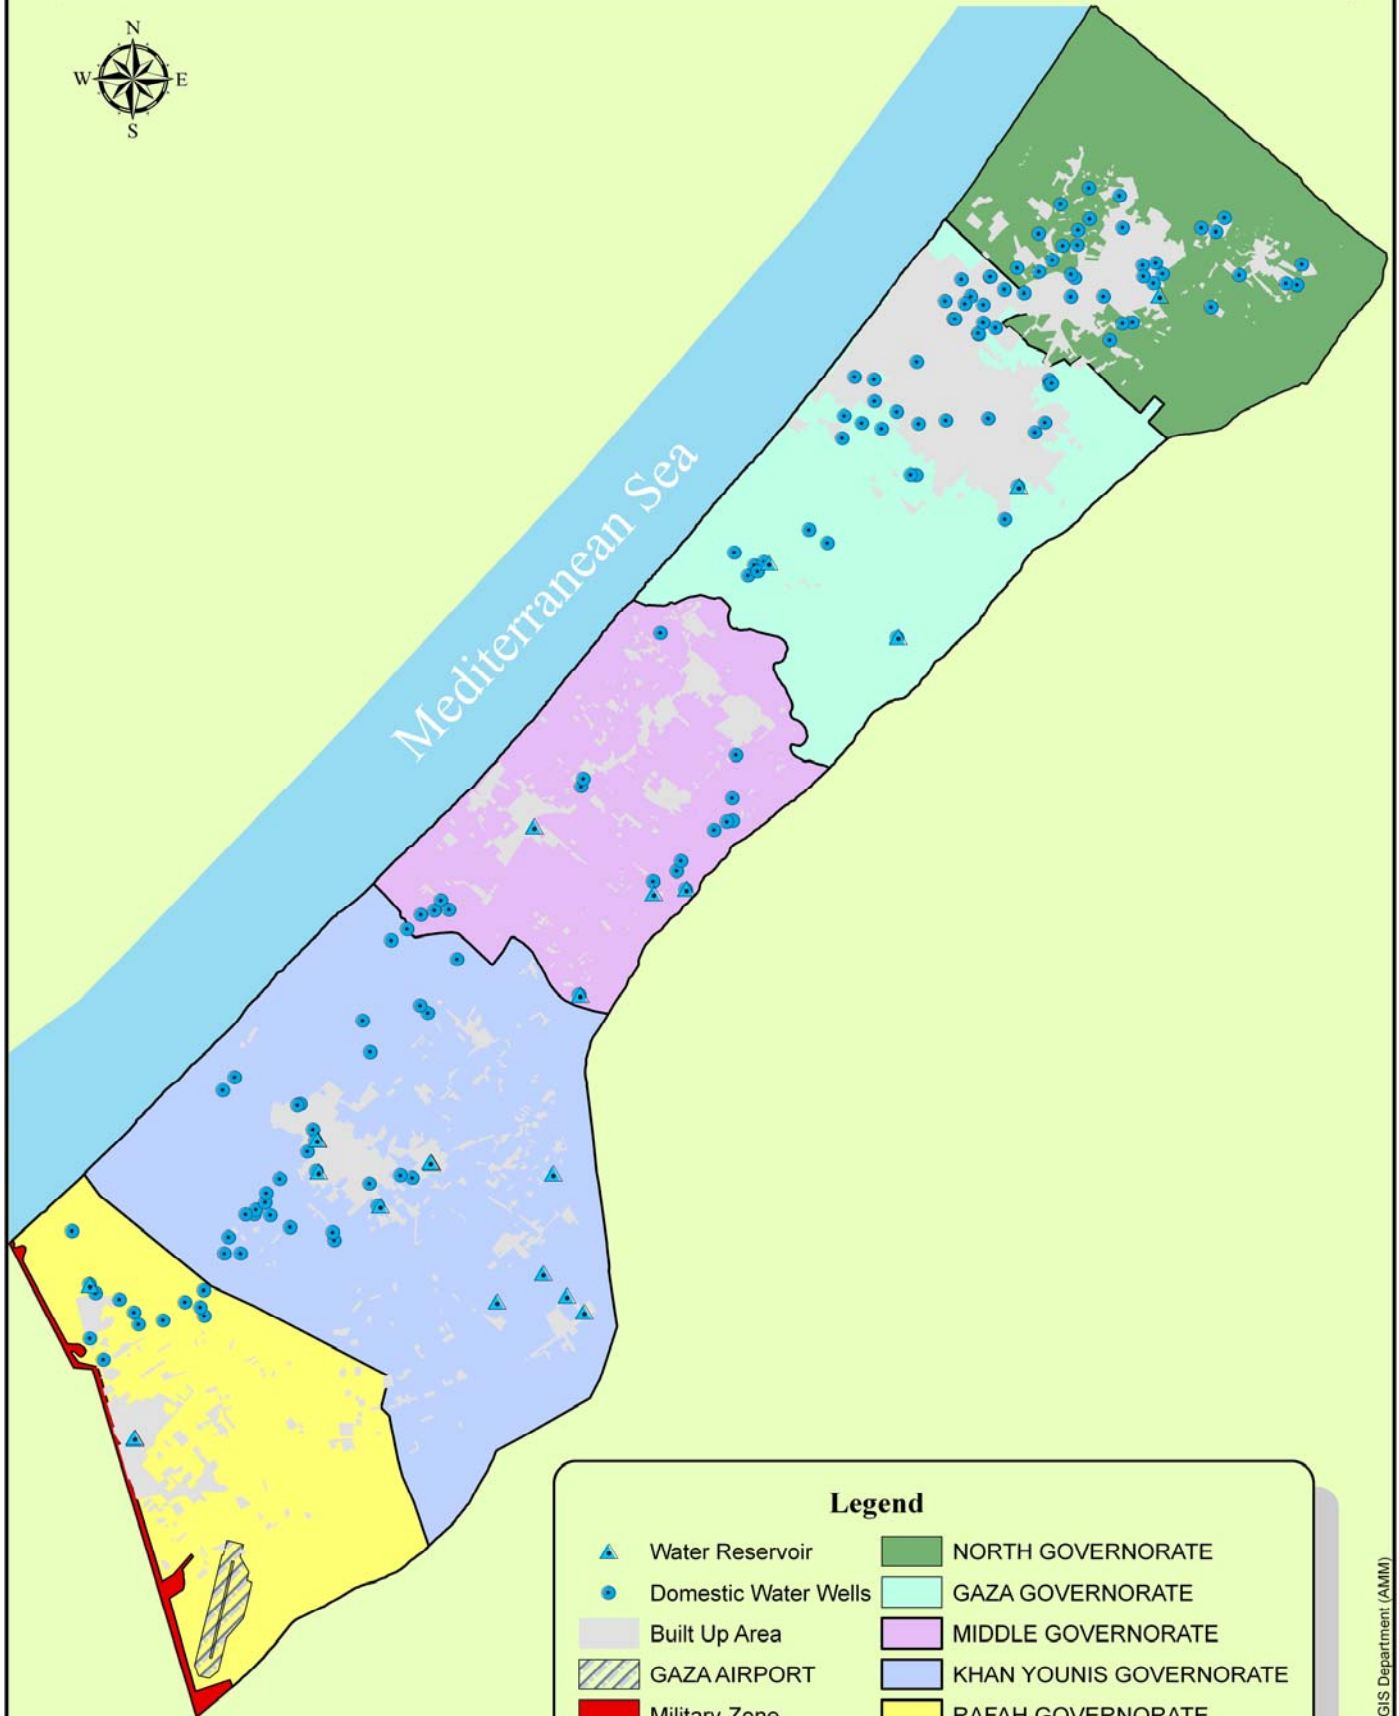

# DOMESTIC WATER WELL and RESERVOIR LOCATIONS

### Legend

- |  |  |
|--|--|
|  Water Reservoir      |  NORTH GOVERNORATE       |
|  Domestic Water Wells |  GAZA GOVERNORATE        |
|  Built Up Area        |  MIDDLE GOVERNORATE      |
|  GAZA AIRPORT         |  KHAN YOUNIS GOVERNORATE |
|  Military Zone        |  RAFAH GOVERNORATE       |