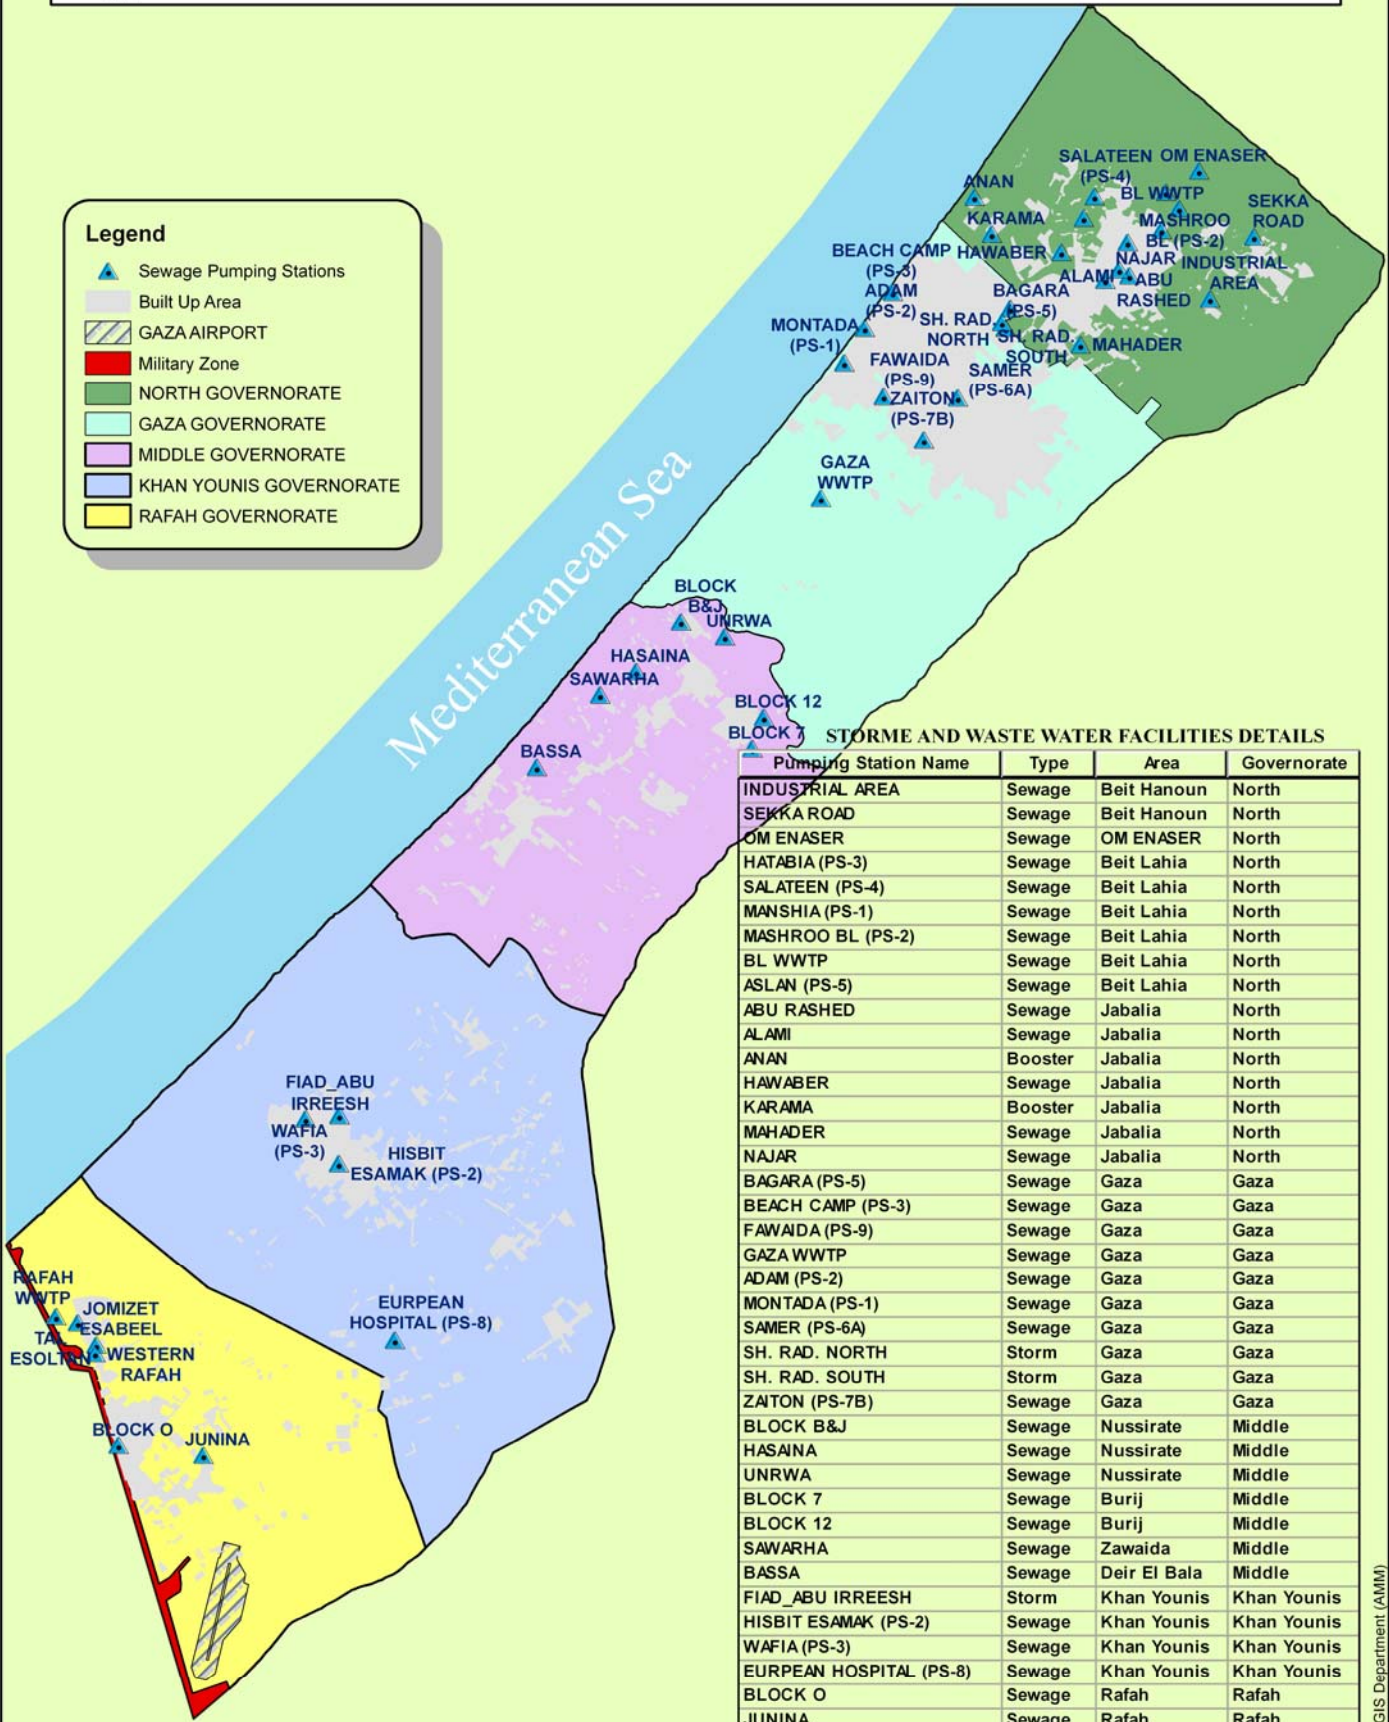

# STORM AND WASTE WATER FACILITIES

## Legend

-  Sewage Pumping Stations
-  Built Up Area
-  GAZA AIRPORT
-  Military Zone
-  NORTH GOVERNORATE
-  GAZA GOVERNORATE
-  MIDDLE GOVERNORATE
-  KHAN YOUNIS GOVERNORATE
-  RAFAH GOVERNORATE

STORM AND WASTE WATER FACILITIES DETAILS

Pumping Station Name	Type	Area	Governorate
INDUSTRIAL AREA	Sewage	Beit Hanoun	North
SEKKA ROAD	Sewage	Beit Hanoun	North
OM ENASER	Sewage	OM ENASER	North
HATABIA (PS-3)	Sewage	Beit Lahia	North
SALATEEN (PS-4)	Sewage	Beit Lahia	North
MANSHIA (PS-1)	Sewage	Beit Lahia	North
MASHROO BL (PS-2)	Sewage	Beit Lahia	North
BL WWTP	Sewage	Beit Lahia	North
ASLAN (PS-5)	Sewage	Beit Lahia	North
ABU RASHED	Sewage	Jabalia	North
ALAMI	Sewage	Jabalia	North
ANAN	Booster	Jabalia	North
HAWABER	Sewage	Jabalia	North
KARAMA	Booster	Jabalia	North
MAHADER	Sewage	Jabalia	North
NAJAR	Sewage	Jabalia	North
BAGARA (PS-5)	Sewage	Gaza	Gaza
BEACH CAMP (PS-3)	Sewage	Gaza	Gaza
FAWAIDA (PS-9)	Sewage	Gaza	Gaza
GAZA WWTP	Sewage	Gaza	Gaza
ADAM (PS-2)	Sewage	Gaza	Gaza
MONTADA (PS-1)	Sewage	Gaza	Gaza
SAMER (PS-6A)	Sewage	Gaza	Gaza
SH. RAD. NORTH	Storm	Gaza	Gaza
SH. RAD. SOUTH	Storm	Gaza	Gaza
ZAITON (PS-7B)	Sewage	Gaza	Gaza
BLOCK B&J	Sewage	Nussirate	Middle
HASAINA	Sewage	Nussirate	Middle
UNRWA	Sewage	Nussirate	Middle
BLOCK 7	Sewage	Burij	Middle
BLOCK 12	Sewage	Burij	Middle
SAWARHA	Sewage	Zawaida	Middle
BASSA	Sewage	Deir El Bala	Middle
FIAD_ABU IRREESH	Storm	Khan Younis	Khan Younis
HISBIT ESAMAK (PS-2)	Sewage	Khan Younis	Khan Younis
WAFIA (PS-3)	Sewage	Khan Younis	Khan Younis
EURPEAN HOSPITAL (PS-8)	Sewage	Khan Younis	Khan Younis
BLOCK O	Sewage	Rafah	Rafah
JUNINA	Sewage	Rafah	Rafah
JOMIZET ESABEEL	Sewage	Rafah	Rafah
WESTERN RAFAH	Storm	Rafah	Rafah
TAL ESOLTAN	Sewage	Rafah	Rafah
RAFAH WWTP	Sewage	Rafah	Rafah