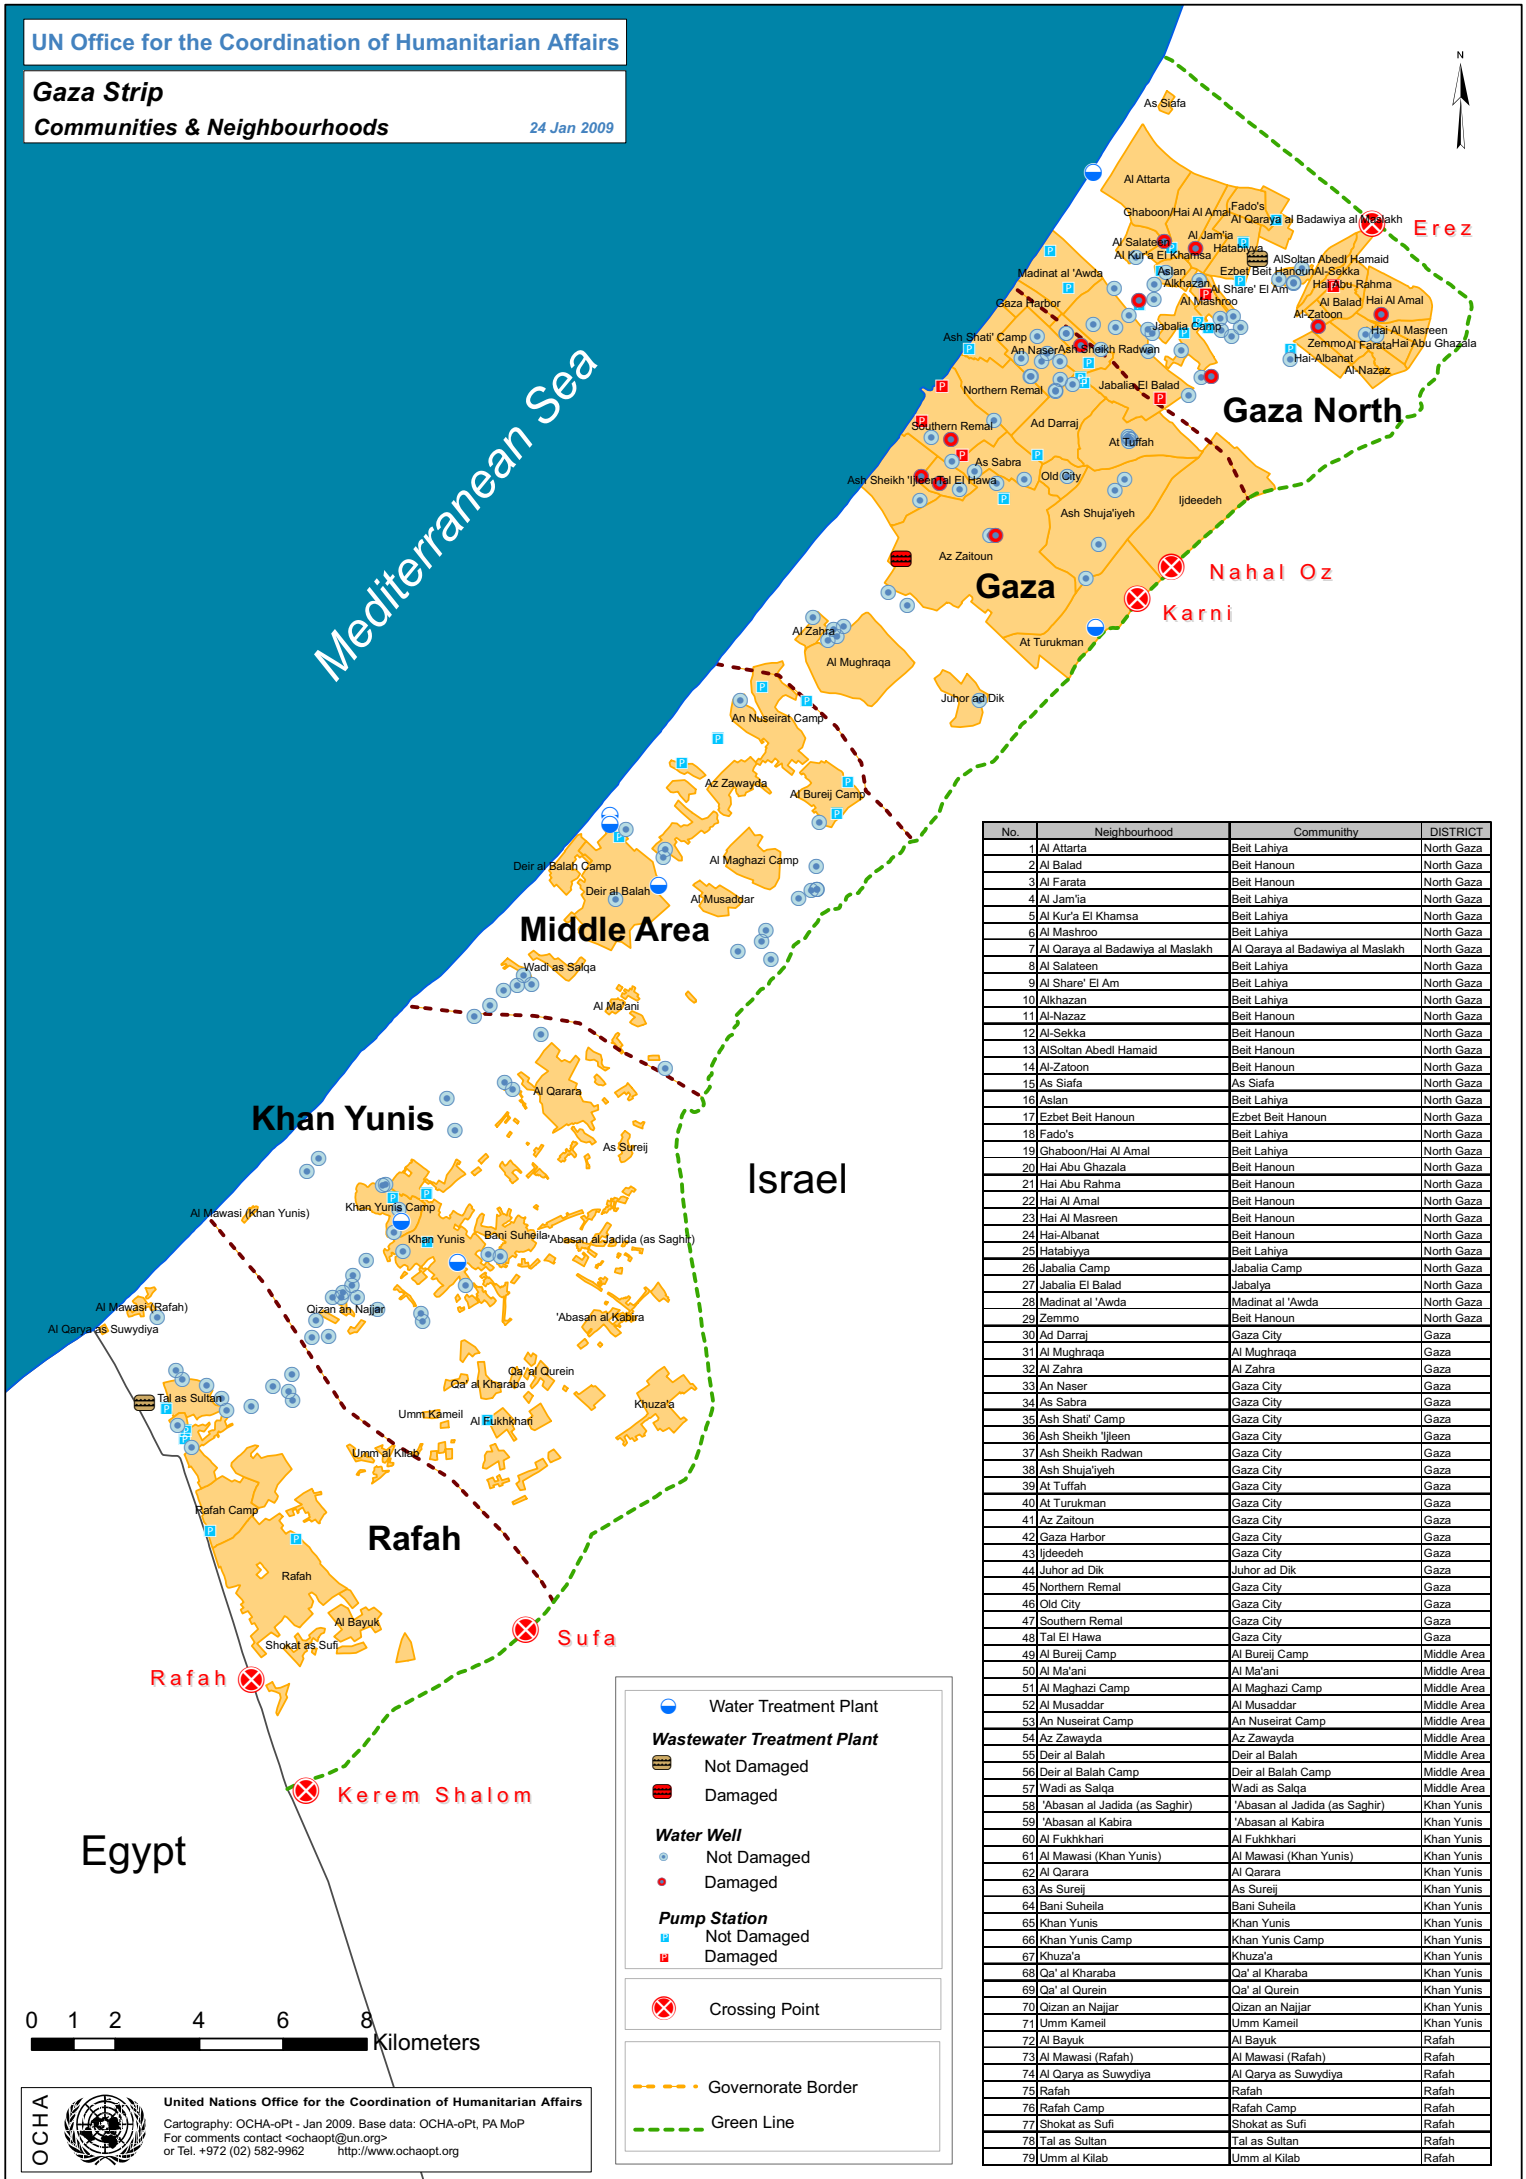

Gaza Strip

Communities & Neighbourhoods

24 Jan 2009

No.	Neighbourhood	Community	DISTRICT
1	Al Attarta	Beit Lahiya	North Gaza
2	Al Balad	Beit Hanoun	North Gaza
3	Al Farata	Beit Hanoun	North Gaza
4	Al Jam'ia	Beit Lahiya	North Gaza
5	Al Kur'a El Khamsa	Beit Lahiya	North Gaza
6	Al Mashroo	Beit Lahiya	North Gaza
7	Al Qaraya al Badawiya al Maslakh	Al Qaraya al Badawiya al Maslakh	North Gaza
8	Al Salateen	Beit Lahiya	North Gaza
9	Al Share' El Am	Beit Lahiya	North Gaza
10	Alkhasan	Beit Lahiya	North Gaza
11	Al-Nazaz	Beit Hanoun	North Gaza
12	Al-Sekka	Beit Hanoun	North Gaza
13	AlSoltan Abedl Hamaid	Beit Hanoun	North Gaza
14	Al-Zatoun	Beit Hanoun	North Gaza
15	As Siafa	As Siafa	North Gaza
16	Aslan	Beit Lahiya	North Gaza
17	Ezbet Beit Hanoun	Ezbet Beit Hanoun	North Gaza
18	Fado's	Beit Lahiya	North Gaza
19	Ghaboon/Hai Al Amal	Beit Lahiya	North Gaza
20	Hai Abu Ghazala	Beit Hanoun	North Gaza
21	Hai Abu Rahma	Beit Hanoun	North Gaza
22	Hai Al Amal	Beit Hanoun	North Gaza
23	Hai Al Masreen	Beit Hanoun	North Gaza
24	Hai-Albanat	Beit Hanoun	North Gaza
25	Hatabiyya	Beit Lahiya	North Gaza
26	Jabalia Camp	Jabalia Camp	North Gaza
27	Jabalia El Balad	Jabalia	North Gaza
28	Madinat al 'Awda	Madinat al 'Awda	North Gaza
29	Zemmo	Beit Hanoun	North Gaza
30	Ad Darraj	Gaza City	Gaza
31	Al Mughraqa	Al Mughraqa	Gaza
32	Al Zahra	Al Zahra	Gaza
33	An Naser	Gaza City	Gaza
34	As Sabra	Gaza City	Gaza
35	Ash Shati' Camp	Gaza City	Gaza
36	Ash Sheikh 'Ijeen	Gaza City	Gaza
37	Ash Sheikh Radwan	Gaza City	Gaza
38	Ash Shuja'iyyeh	Gaza City	Gaza
39	At Tuffah	Gaza City	Gaza
40	At Turukman	Gaza City	Gaza
41	Az Zaitoun	Gaza City	Gaza
42	Gaza Harbor	Gaza City	Gaza
43	Ijdeedeh	Gaza City	Gaza
44	Juhor ad Dik	Juhor ad Dik	Gaza
45	Northern Remal	Gaza City	Gaza
46	Old City	Gaza City	Gaza
47	Southern Remal	Gaza City	Gaza
48	Tal El Hawa	Gaza City	Gaza
49	Al Bureij Camp	Al Bureij Camp	Middle Area
50	Al Ma'ani	Al Ma'ani	Middle Area
51	Al Maghazi Camp	Al Maghazi Camp	Middle Area
52	Al Musaddar	Al Musaddar	Middle Area
53	An Nuseirat Camp	An Nuseirat Camp	Middle Area
54	Az Zawayda	Az Zawayda	Middle Area
55	Deir al Balah	Deir al Balah	Middle Area
56	Deir al Balah Camp	Deir al Balah Camp	Middle Area
57	Wadi as Salqa	Wadi as Salqa	Middle Area
58	'Abasan al Jadida (as Saghir)	'Abasan al Jadida (as Saghir)	Khan Yunis
59	'Abasan al Kabira	'Abasan al Kabira	Khan Yunis
60	Al Fukhkhar	Al Fukhkhar	Khan Yunis
61	Al Mawasi (Khan Yunis)	Al Mawasi (Khan Yunis)	Khan Yunis
62	Al Qarara	Al Qarara	Khan Yunis
63	As Sureij	As Sureij	Khan Yunis
64	Bani Suheila	Bani Suheila	Khan Yunis
65	Khan Yunis	Khan Yunis	Khan Yunis
66	Khan Yunis Camp	Khan Yunis Camp	Khan Yunis
67	Khuza'a	Khuza'a	Khan Yunis
68	Qa' al Kharaba	Qa' al Kharaba	Khan Yunis
69	Qa' al Qurein	Qa' al Qurein	Khan Yunis
70	Qizan an Najjar	Qizan an Najjar	Khan Yunis
71	Umm Kameil	Umm Kameil	Khan Yunis
72	Al Bayuk	Al Bayuk	Rafah
73	Al Mawasi (Rafah)	Al Mawasi (Rafah)	Rafah
74	Al Qarya as Suwydiya	Al Qarya as Suwydiya	Rafah
75	Rafah	Rafah	Rafah
76	Rafah Camp	Rafah Camp	Rafah
77	Shokat as Sufi	Shokat as Sufi	Rafah
78	Tal as Sultan	Tal as Sultan	Rafah
79	Umm al Klab	Umm al Klab	Rafah