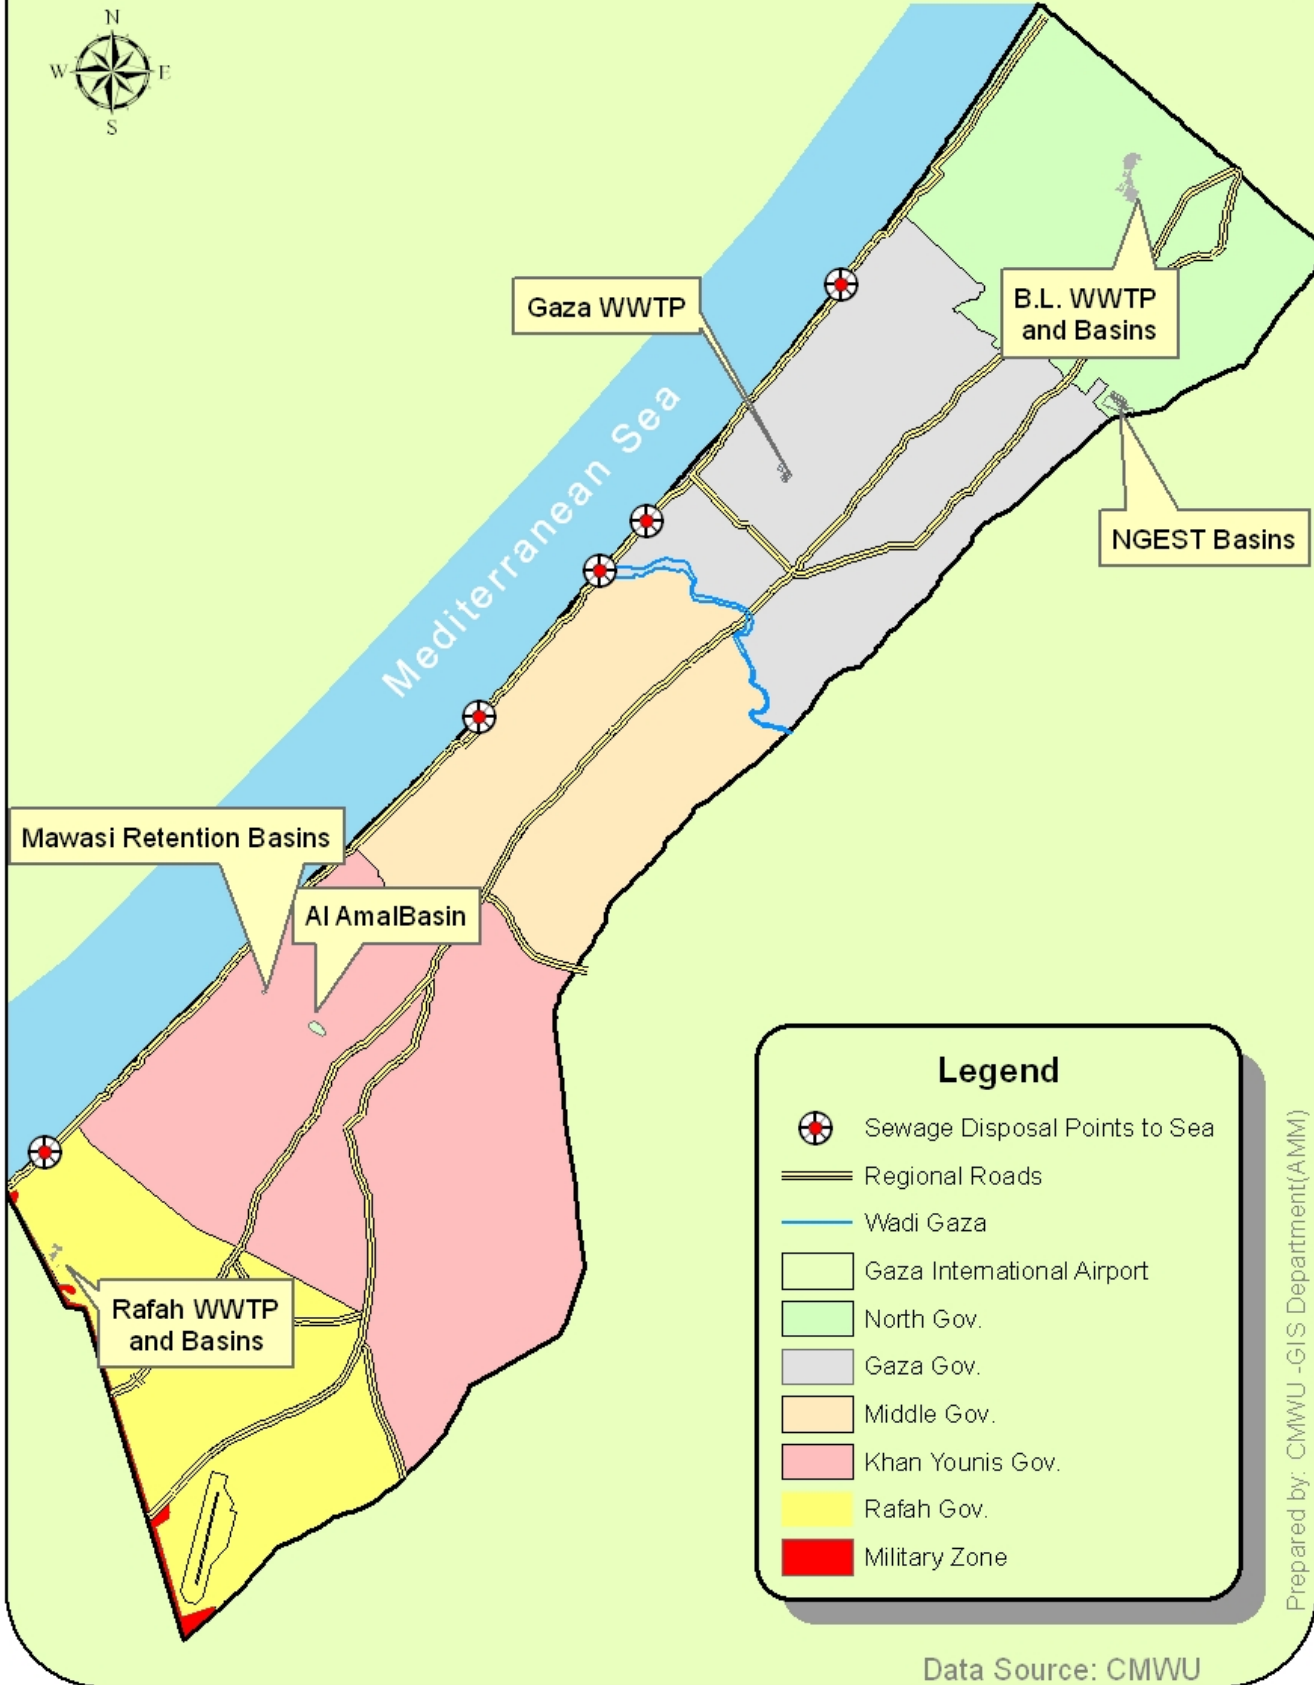

WASTE WATER TREATMENT PLANTS AND COLLECTION BASINS LOCATION

Legend

- Sewage Disposal Points to Sea
- Regional Roads
- Wadi Gaza
- Gaza International Airport
- North Gov.
- Gaza Gov.
- Middle Gov.
- Khan Younis Gov.
- Rafah Gov.
- Military Zone

Prepared by: CMWU -GIS Department(AMM)