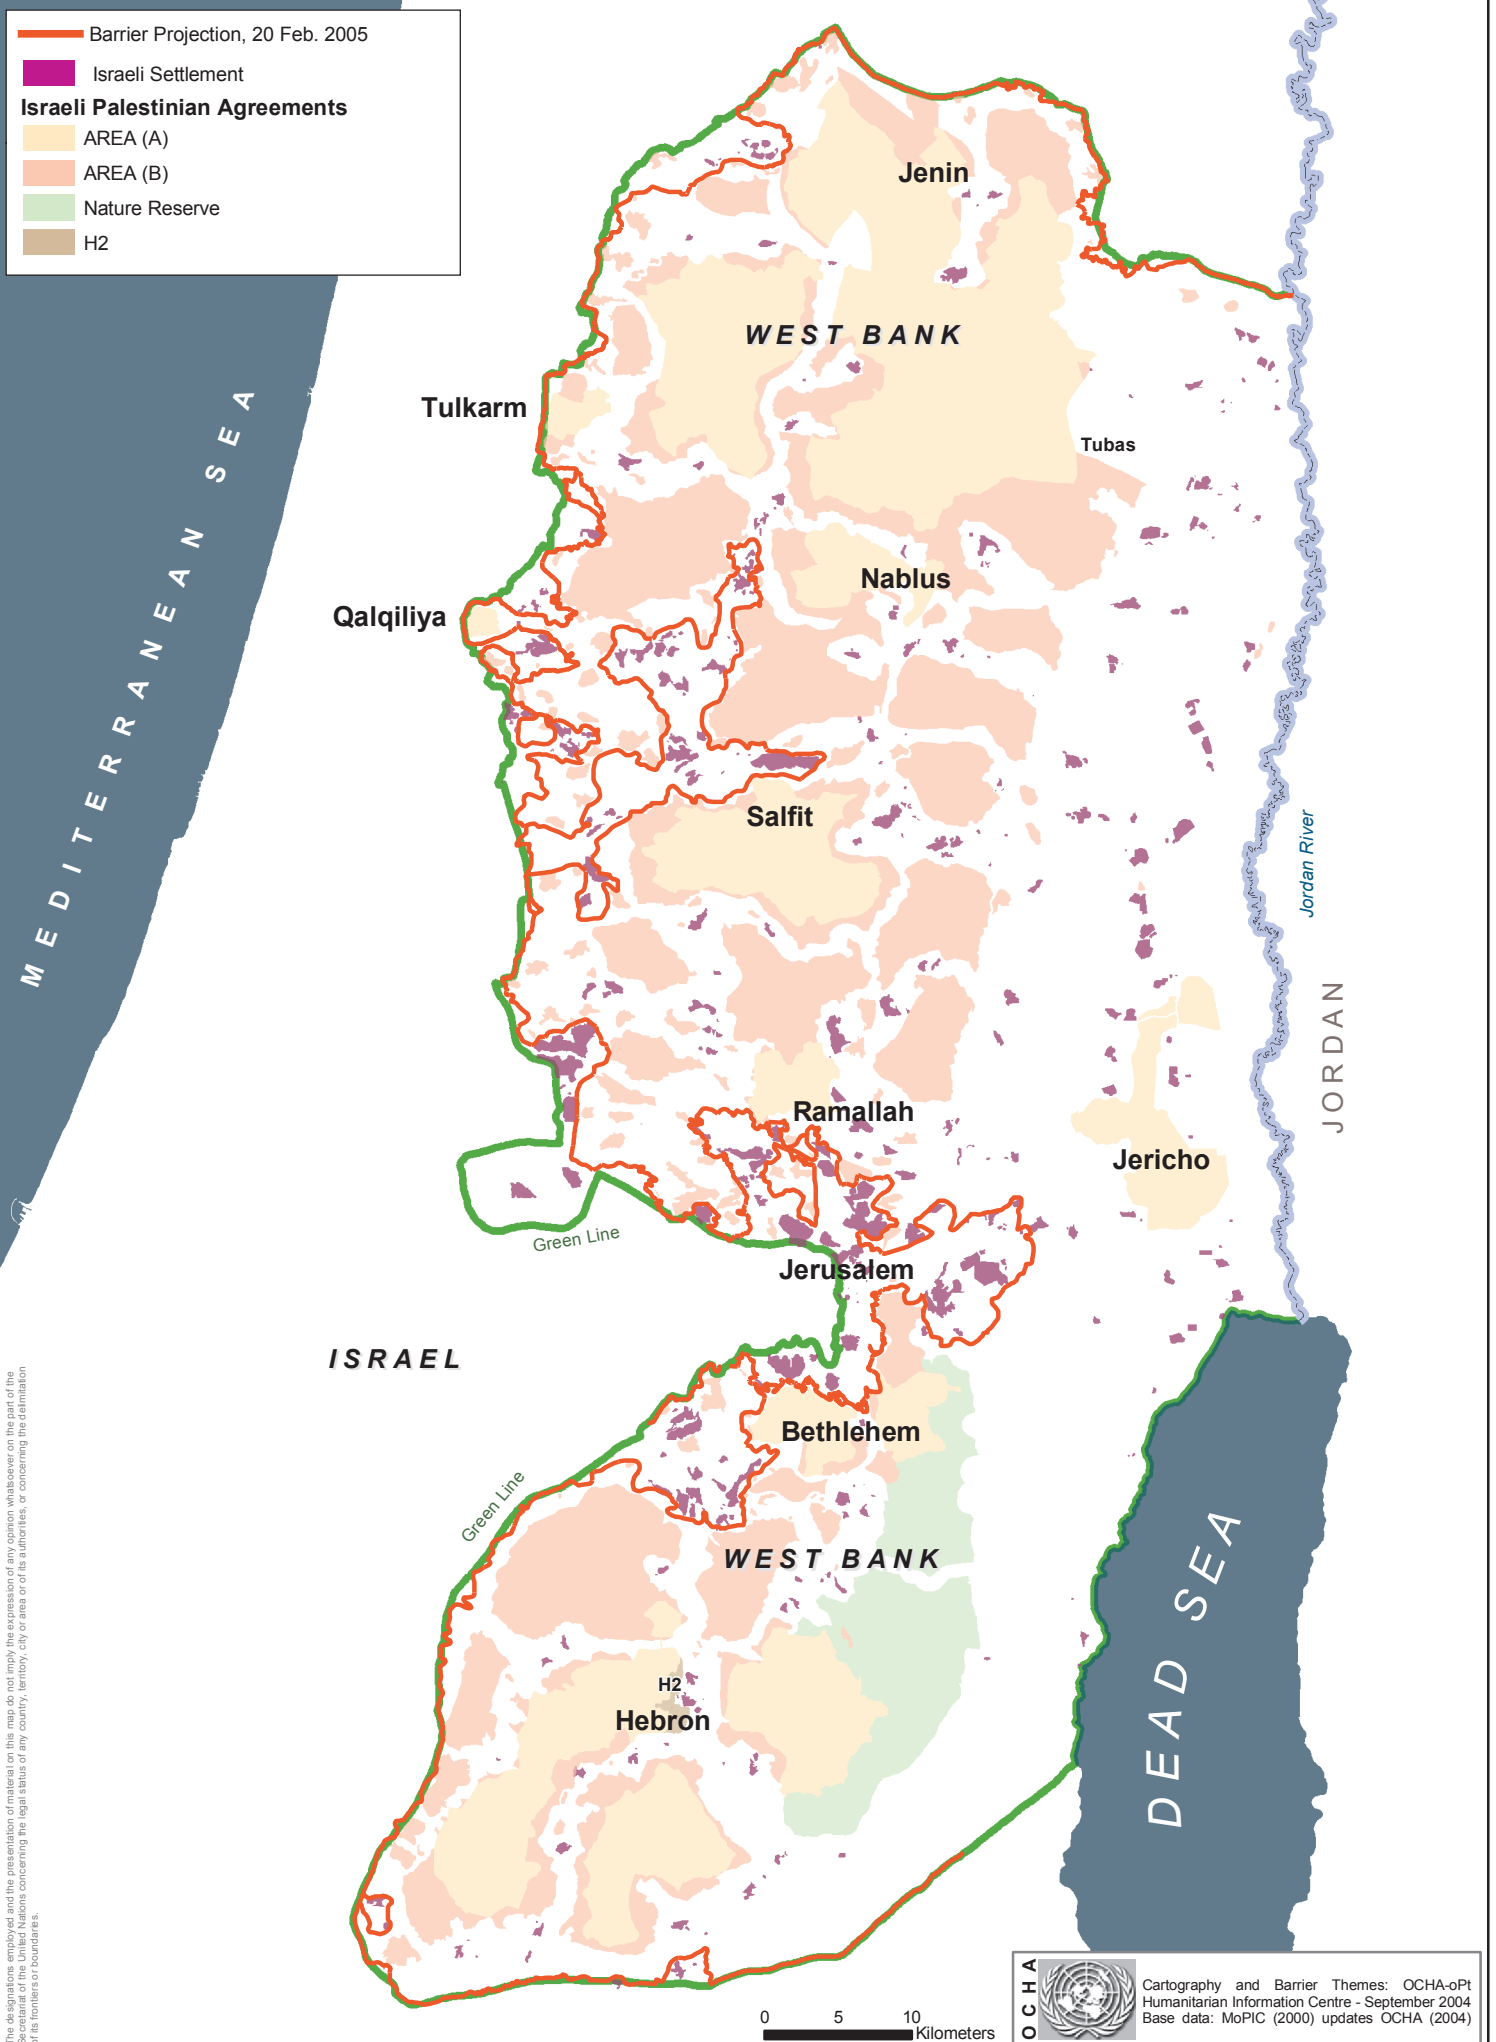

Oslo Agreement

- Barrier Projection, 20 Feb. 2005
- Israeli Settlement
- **Israeli Palestinian Agreements**
- AREA (A)
- AREA (B)
- Nature Reserve
- H2

0 5 10 Kilometers

Cartography and Barrier Themes: OCHA-oPT
Humanitarian Information Centre - September 2004
Base data: MoPIC (2000) updates OCHA (2004)