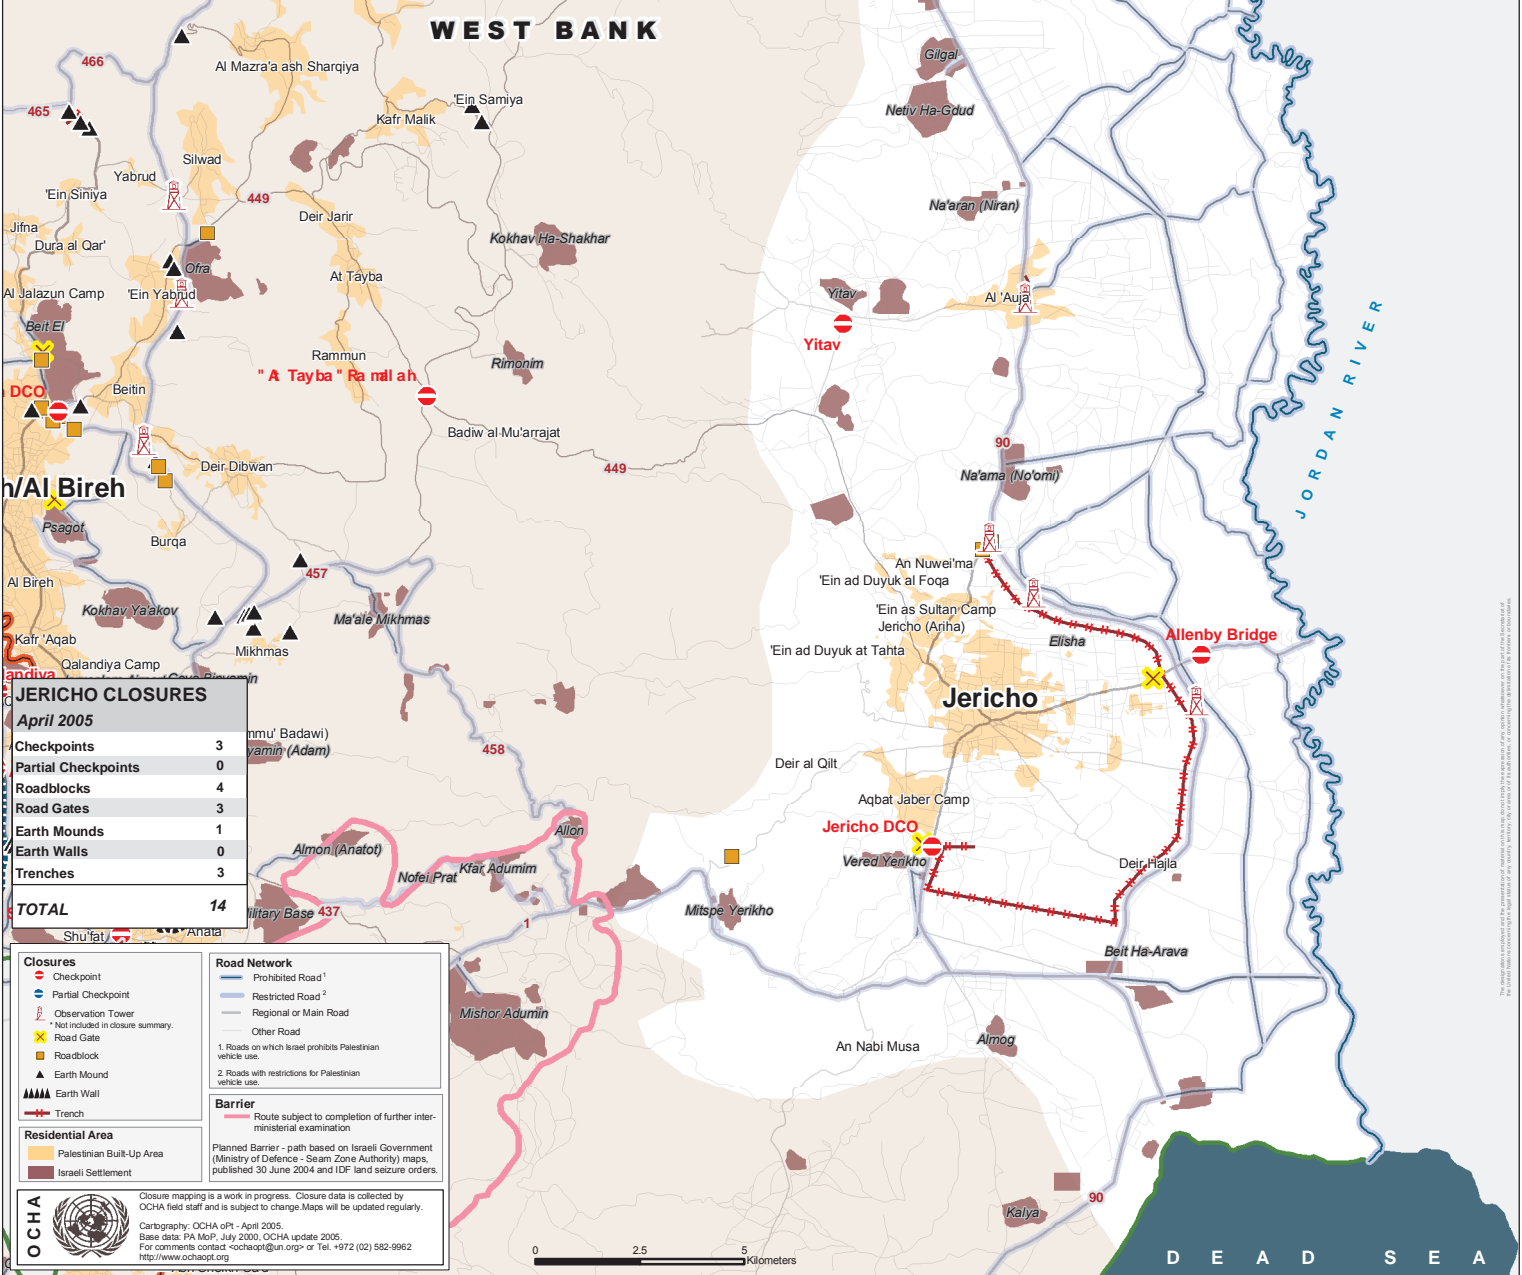

West Bank Closures - Jericho

April 2005

JERICHO CLOSURES

April 2005

Checkpoints	3
Partial Checkpoints	0
Roadblocks	4
Road Gates	3
Earth Mounds	1
Earth Walls	0
Trenches	3
TOTAL	14

- Closures**
- Checkpoint
 - Partial Checkpoint
 - Observation Tower
 - Road Gate
 - Roadblock
 - Earth Mound
 - Earth Wall
 - Trench
- Residential Area**
- Palestinian Built-Up Area
 - Israeli Settlement

- Road Network**
- Prohibited Road¹
 - Restricted Road²
 - Regional or Main Road
 - Other Road
- Barrier**
- Route subject to completion of further inter-ministerial examination
- Planned Barrier** - path based on Israeli Government (Ministry of Defence - Seam Zone Authority) maps, published 30 June 2004 and IDP/land seizure orders.

JORDAN

JORDAN RIVER

WEST BANK

Jericho

Jericho DCO

Allenby Bridge

Almon (Anatot)

Nofel/Prat

Aqbat Jaber Camp

'Ein ad Duyuk at Tahta

'Ein as Sultan Camp Jericho (Arina)

'Ein ad Duyuk al Foqa

An Nuweima

Na'ama (No'omi)

Na'aran (Niran)

Netiv Ha-Gaud