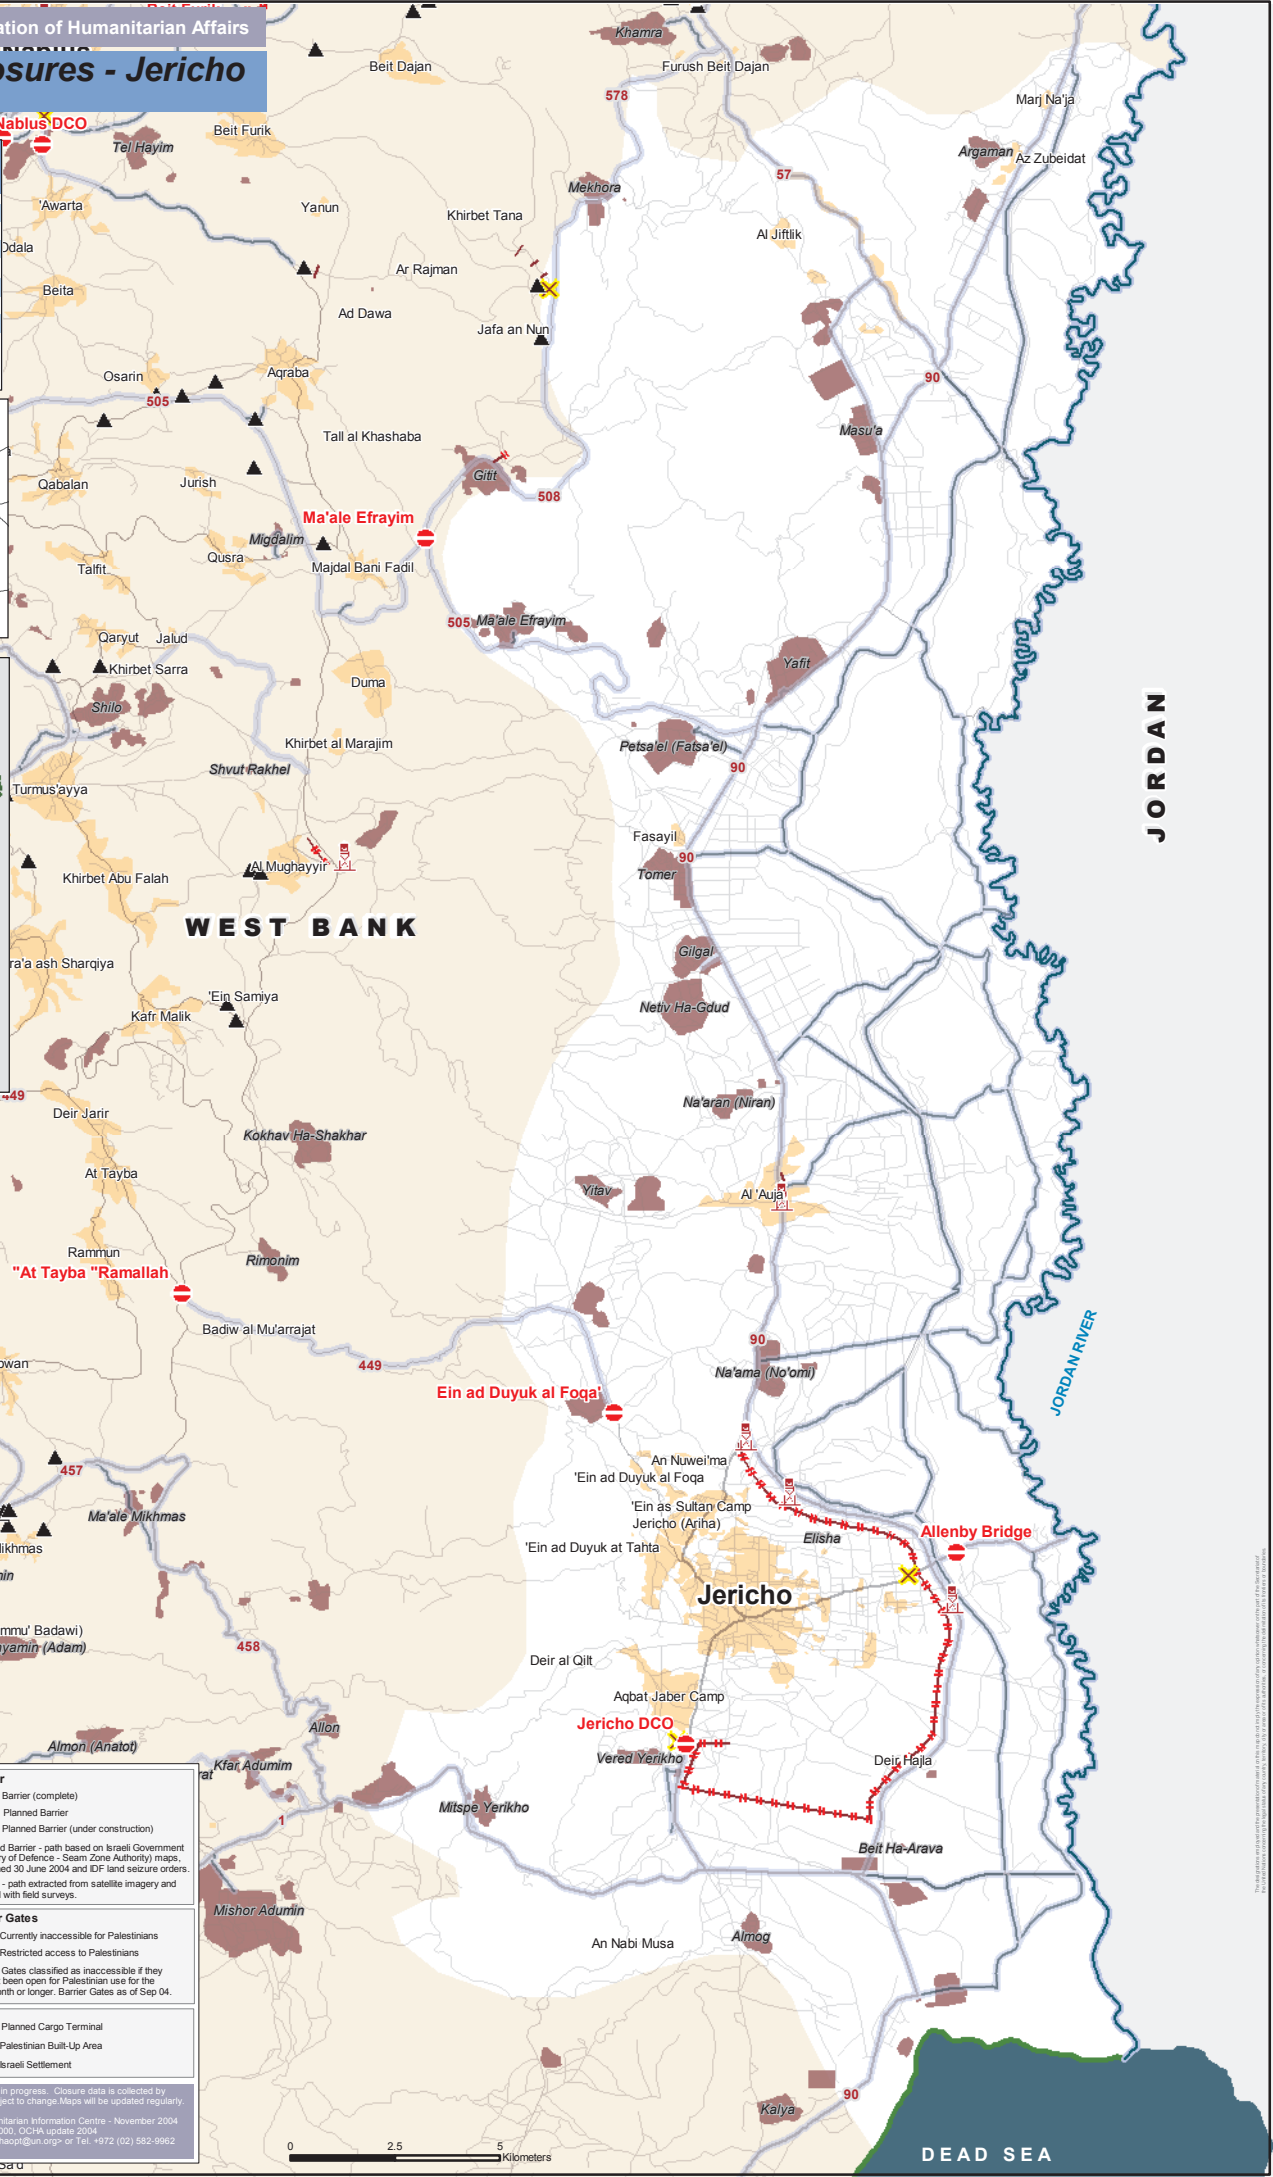

West Bank Closures - Jericho

November 2004

JERICHO CLOSURES
November 2004

Checkpoint	3
Partial Checkpoint	0
Roadblock	5
Road Gate	3
Earth Mound	1
Earth Wall	0
Trench	3
Observation Tower	4
TOTAL	19

Closures

- Checkpoint
- Partial Checkpoint
- Observation Tower
- Road Gate
- Roadblock
- Earth Mound
- Earth Wall
- Trench

Barrier

- Barrier (complete)
- Planned Barrier
- Planned Barrier (under construction)

Barrier Gates

- Currently inaccessible for Palestinians
- Restricted access to Palestinians

Road Network

- Prohibited Road
- Restricted Road
- Regional or Main Road
- Other Road

Other

- Planned Cargo Terminal
- Palestinian Built-Up Area
- Israeli Settlement

JORDAN

DEAD SEA