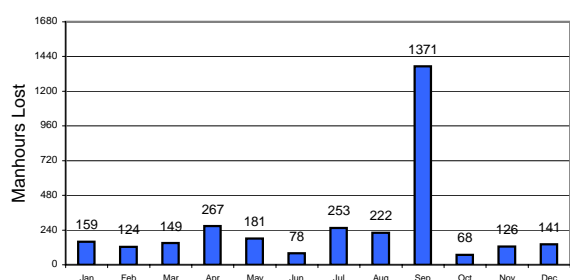

December 07		November 07		Since 01 Jan 2007		
	Total Number	Total delay	Total Number	Total delay	Total Number	Total delay	% of total delay
Total	47	31:45	41	20:15	501	435:49	100%
Flying Checkpoints	1	0:00	4	0:00	67	0:00	0%
Other	0	0:22	0	3:20	22	39:04	9%
Beit Iba	7	4:52	7	2:00	35	25:20	6%
Hizmah	6	5:53	0	0:00	27	33:36	8%
Tunnels	5	4:36	7	3:14	55	60:08	14%
Ras 'Atiya	5	2:23	3	2:07	10	5:30	1%
Gilo	4	2:43	8	3:23	30	20:42	5%
Qalandiya	3	2:04	0	0:00	14	9:58	2%
Huwwara	2	1:00	0	0:00	32	28:02	6%
Beit Furik	2	0:25	2	1:30	15	8:32	2%
Ein Yallow	2	0:50	0	0:00	6	2:40	1%
Hamra	1	0:20	1	0:10	17	10:38	2%
Ramot	1	0:16	0	0:00	15	10:48	2%
Ar Ram	1	0:50	0	0:00	6	3:45	1%
Jaba'	1	1:10	0	0:00	1	1:10	0%
Ma'ale Efrayim	1	1:00	0	0:00	1	1:00	0%
Beit El DCO	1	0:35	0	0:00	6	1:59	0%
Jaljoulia	1	0:45	2	0:31	4	14:26	3%
Al Walaja	1	0:11	0	0:00	1	0:11	0%
Beit Jala DCO	1	0:20	0	0:00	1	0:20	0%
Beituniya	1	1:10	0	0:00	1	1:10	0%
Al Badhan	0	0:00	1	0:40	17	12:00	3%
'Asira ash Shamalia	0	0:00	0	0:00	27	18:13	4%
Al Jalama	0	0:00	0	0:00	17	19:02	4%
Jit	0	0:00	2	2:10	6	4:40	1%
Za'atara	0	0:00	1	0:10	5	1:05	0%
'Anabta	0	0:00	0	0:00	6	7:17	2%
Tel Rumeida H2	0	0:00	0	0:00	2	2:00	0%
Reikhan	0	0:00	0	0:00	15	25:16	6%
At Tayba	0	0:00	0	0:00	1	0:10	0%
Jubarah	0	0:00	3	1:00	4	1:20	0%
Shave Shomeron	0	0:00	0	0:00	11	14:46	3%
'Awarta	0	0:00	0	0:00	7	17:05	4%
Zayem	0	0:00	0	0:00	5	12:02	3%
Kafriat Tunnel	0	0:00	0	0:00	4	2:35	1%
Rafat	0	0:00	0	0:00	3	1:25	0%
Shufat	0	0:00	0	0:00	3	13:29	3%
'Atara	0	0:00	0	0:00	2	4:25	1%

Access Incidents in the West Bank 2006