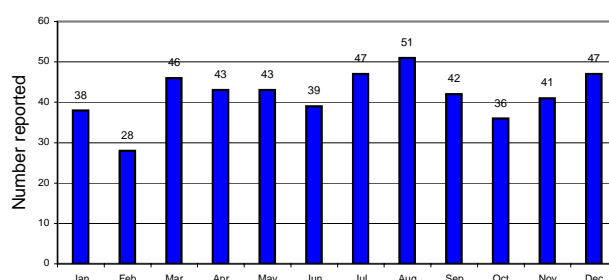

Access Incidents in the West Bank 2007

One incident relates to an NGO being denied access to a village by Palestinian militants; all other incidents relate to Israeli forces