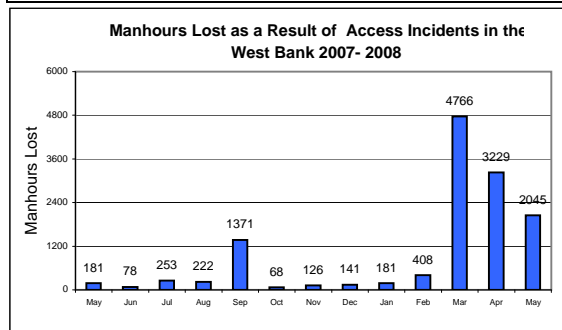

Incidents by Checkpoint (25 most problematic checkpoints this month)							
	May 08		April 08¹		Since 01 Jan 2007		
	Total Number	Total delay	Total Number	Total delay	Total Number	Total delay	% of total delay **
Total	138	128:09	181	281:36	1069	1393:27	74%
Flying Checkpoints	8	4:23	4	1:24	93	110:22	8%
Other	0	0:00	2	0:01	62	106:17	8%
Tunnels	69	78:24	108	231:30	329	626:43	45%
Al Walaja	11	7:04	18	10:35	48	40:06	3%
Hizmah	8	3:01	11	7:17	57	52:18	4%
Beit Iba	8	6:57	5	1:22	74	45:59	3%
Gilo	7	4:54	9	9:00	65	51:02	4%
Huwwara	4	2:02	5	2:05	48	36:25	3%
An Nu'man	4	5:30	3	4:26	15	49:45	4%
'Awarta	4	4:51	1	0:05	15	23:05	2%
Ar Ram	2	0:50	3	4:46	12	9:28	1%
Al Jalama	2	2:38	0	0:00	19	21:40	2%
Ar Ras - Kafriat	2	0:35	0	0:00	2	0:35	0%
Bisan	2	2:20	0	0:00	2	2:20	0%
Shufat road	2	1:47	0	0:00	2	1:47	0%
Qalandiya	1	0:45	1	1:40	17	12:38	1%
Zayem	1	0:20	1	1:15	8	15:22	1%
Jericho DCO	1	0:53	0	0:00	3	1:43	0%
Kafriat	1	0:30	0	0:00	1	0:30	0%
Nilin	1	0:25	0	0:00	1	0:25	0%
Beit El DCO	0	0:00	5	2:49	11	4:48	0%
Jubarah	0	0:00	2	1:39	7	3:54	0%
Beit Yatir	0	0:00	1	0:52	1	0:52	0%
Qalqiliya	0	0:00	1	0:25	4	1:45	0%
Wadi Fukin	0	0:00	1	0:25	1	0:25	0%
Hamra	0	0:00	0	0:00	23	13:12	1%
Rafat	0	0:00	0	0:00	5	2:45	0%
Nwemeh	0	0:00	0	0:00	5	14:30	1%
At Tayba	0	0:00	0	0:00	2	0:35	0%
'Asira ash Shamalia	0	0:00	0	0:00	27	18:13	1%
Beit Furik	0	0:00	0	0:00	18	10:09	1%
Al Badhan	0	0:00	0	0:00	18	12:45	1%
'Anabta	0	0:00	0	0:00	15	40:34	3%
Ramot	0	0:00	0	0:00	15	10:48	1%
Reikhan	0	0:00	0	0:00	15	25:16	2%
Ras 'Atiya	0	0:00	0	0:00	11	5:35	0%
Shave Shomeron	0	0:00	0	0:00	11	14:46	1%
Za'atara	0	0:00	0	0:00	7	4:05	0%

** Percentage of delay caused by this month's 25 most problematic checkpoints. As a percentage of total cumulative delay.

¹The April Monthly Report - Public was revised on 17 June, 2008 to account for two incidents submitted after the original publication of the report.