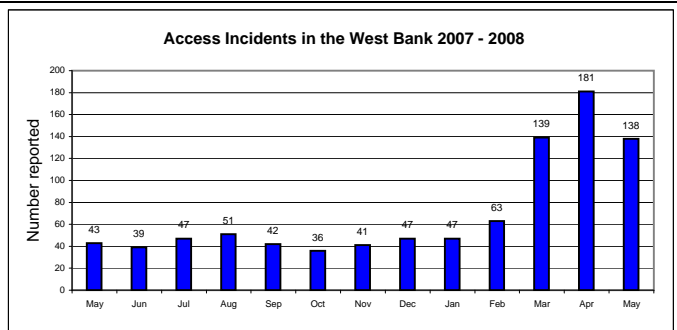

Incidents by Checkpoint (25 most problematic checkpoints this month)							
	May 08		April 08¹		Since 01 Jan 2007		
	Total Number	Total delay	Total Number	Total delay	Total Number	Total delay	% of total delay **
Total	138	128:09	181	281:36	1069	1393:27	74%
Flying Checkpoints	8	4:23	4	1:24	93	110:22	8%
Other	0	0:00	2	0:01	62	106:17	8%
Tunnels	69	78:24	108	231:30	329	626:43	45%
Al Walaja	11	7:04	18	10:35	48	40:06	3%
Hizmah	8	3:01	11	7:17	57	52:18	4%
Beit Iba	8	6:57	5	1:22	74	45:59	3%
Gilo	7	4:54	9	9:00	65	51:02	4%
Huwwara	4	2:02	5	2:05	48	36:25	3%
An Nu'man	4	5:30	3	4:26	15	49:45	4%
'Awarta	4	4:51	1	0:05	15	23:05	2%
Ar Ram	2	0:50	3	4:46	12	9:28	1%
Al Jalama	2	2:38	0	0:00	19	21:40	2%
Ar Ras - Kafriat	2	0:35	0	0:00	2	0:35	0%
Bisan	2	2:20	0	0:00	2	2:20	0%
Shufat road	2	1:47	0	0:00	2	1:47	0%
Qalandiya	1	0:45	1	1:40	17	12:38	1%
Zayem	1	0:20	1	1:15	8	15:22	1%
Jericho DCO	1	0:53	0	0:00	3	1:43	0%
Kafriat	1	0:30	0	0:00	1	0:30	0%
Nilin	1	0:25	0	0:00	1	0:25	0%
Beit El DCO	0	0:00	5	2:49	11	4:48	0%
Jubarah	0	0:00	2	1:39	7	3:54	0%
Beit Yatir	0	0:00	1	0:52	1	0:52	0%
Qalqiliya	0	0:00	1	0:25	4	1:45	0%
Wadi Fukin	0	0:00	1	0:25	1	0:25	0%
Hamra	0	0:00	0	0:00	23	13:12	1%
Rafat	0	0:00	0	0:00	5	2:45	0%
Nwemeh	0	0:00	0	0:00	5	14:30	1%
At Tayba	0	0:00	0	0:00	2	0:35	0%
'Asira ash Shamalia	0	0:00	0	0:00	27	18:13	1%
Beit Furik	0	0:00	0	0:00	18	10:09	1%
Al Badhan	0	0:00	0	0:00	18	12:45	1%
'Anabta	0	0:00	0	0:00	15	40:34	3%
Ramot	0	0:00	0	0:00	15	10:48	1%
Reikhan	0	0:00	0	0:00	15	25:16	2%
Ras 'Atiya	0	0:00	0	0:00	11	5:35	0%
Shave Shomeron	0	0:00	0	0:00	11	14:46	1%
Za'atara	0	0:00	0	0:00	7	4:05	0%

** Percentage of delay caused by this month's 25 most problematic checkpoints. As a percentage of total cumulative delay.

¹The April Monthly Report - Public was revised on 17 June, 2008 to account for two incidents submitted after the original publication of the report.