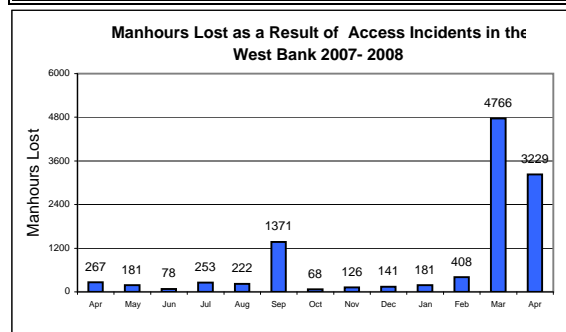

Incidents by Checkpoint (25 most problematic checkpoints this month)							
	April 08		March 08		Since 01 Jan 2007		
	Total Number	Total delay	Total Number	Total delay	Total Number	Total delay	% of total delay **
Total	181	281:36	139	330:48	931	1265:18	79%
Flying Checkpoints	4	1:24	6	14:19	85	105:59	8%
Other	2	0:01	3	3:40	38	76:46	6%
Tunnels	108	231:30	73	230:01	260	548:19	43%
Al Walaja	18	10:35	16	20:09	37	33:02	3%
Hizmah	11	7:17	2	2:41	49	49:17	4%
Gilo	9	9:00	6	6:25	58	46:08	4%
Beit Iba	5	1:22	11	5:16	66	39:02	3%
Huwwara	5	2:05	5	3:46	44	34:23	3%
Beit El DCO	5	2:49	0	0:00	11	4:48	0%
An Nu'man	3	4:26	6	38:20	11	44:15	3%
Ar Ram	3	4:46	1	0:07	10	8:38	1%
Jubarah	2	1:39	0	0:00	7	3:54	0%
'Awarta	1	0:05	0	0:00	11	18:14	1%
Beit Yatir	1	0:52	0	0:00	1	0:52	0%
Qalandiya	1	1:40	1	0:15	16	11:53	1%
Zayem	1	1:15	1	1:45	7	15:02	1%
Qalqiliya	1	0:25	0	0:00	4	1:45	0%
Wadi Fukin	1	0:25	0	0:00	1	0:25	0%
Hamra	0	0:00	4	2:09	23	13:12	1%
Rafat	0	0:00	2	1:20	5	2:45	0%
Nwemeh	0	0:00	1	0:10	5	14:30	1%
At Tayba	0	0:00	1	0:25	2	0:35	0%
'Asira ash Shamalia	0	0:00	0	0:00	27	18:13	1%
Beit Furik	0	0:00	0	0:00	18	10:09	1%
Al Badhan	0	0:00	0	0:00	18	12:45	1%
Al Jalama	0	0:00	0	0:00	17	19:02	2%
'Anabta	0	0:00	0	0:00	15	40:34	3%
Ramot	0	0:00	0	0:00	15	10:48	1%
Reikhan	0	0:00	0	0:00	15	25:16	2%
Ras 'Atiya	0	0:00	0	0:00	11	5:35	0%
Shave Shomeron	0	0:00	0	0:00	11	14:46	1%
Za'atara	0	0:00	0	0:00	7	4:05	0%
Ein Yallow	0	0:00	0	0:00	6	2:40	0%
Jit	0	0:00	0	0:00	6	4:40	0%
Jaljoulia	0	0:00	0	0:00	4	14:26	1%
Kafriat Tunnel	0	0:00	0	0:00	4	2:35	0%
Al Fawwar	0	0:00	0	0:00	3	1:25	0%
'Atara	0	0:00	0	0:00	3	4:35	0%

** Percentage of delay caused by this month's 25 most problematic checkpoints. As a percentage of total cumulative delay.

¹The April Monthly Report - Public was revised on 17 June, 2008 to account for two incidents submitted after the original publication of the report.