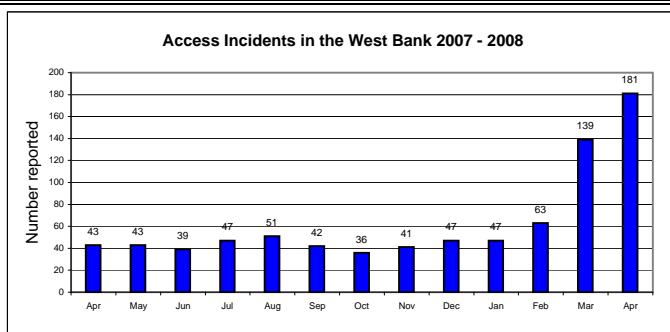

Incidents by Checkpoint (25 most problematic checkpoints this month)							
	April 08		March 08		Since 01 Jan 2007		
	Total Number	Total delay	Total Number	Total delay	Total Number	Total delay	% of total delay **
Total	181	281:36	139	330:48	931	1265:18	79%
Flying Checkpoints	4	1:24	6	14:19	85	105:59	8%
Other	2	0:01	3	3:40	38	76:46	6%
Tunnels	108	231:30	73	230:01	260	548:19	43%
Al Walaja	18	10:35	16	20:09	37	33:02	3%
Hizmah	11	7:17	2	2:41	49	49:17	4%
Gilo	9	9:00	6	6:25	58	46:08	4%
Beit Iba	5	1:22	11	5:16	66	39:02	3%
Huwwara	5	2:05	5	3:46	44	34:23	3%
Beit El DCO	5	2:49	0	0:00	11	4:48	0%
An Nu'man	3	4:26	6	38:20	11	44:15	3%
Ar Ram	3	4:46	1	0:07	10	8:38	1%
Jubarah	2	1:39	0	0:00	7	3:54	0%
'Awarta	1	0:05	0	0:00	11	18:14	1%
Beit Yatir	1	0:52	0	0:00	1	0:52	0%
Qalandiya	1	1:40	1	0:15	16	11:53	1%
Zayem	1	1:15	1	1:45	7	15:02	1%
Qalqiliya	1	0:25	0	0:00	4	1:45	0%
Wadi Fukin	1	0:25	0	0:00	1	0:25	0%
Hamra	0	0:00	4	2:09	23	13:12	1%
Rafat	0	0:00	2	1:20	5	2:45	0%
Nwemeh	0	0:00	1	0:10	5	14:30	1%
At Tayba	0	0:00	1	0:25	2	0:35	0%
'Asira ash Shamalia	0	0:00	0	0:00	27	18:13	1%
Beit Furik	0	0:00	0	0:00	18	10:09	1%
Al Badhan	0	0:00	0	0:00	18	12:45	1%
Al Jalama	0	0:00	0	0:00	17	19:02	2%
'Anabta	0	0:00	0	0:00	15	40:34	3%
Ramot	0	0:00	0	0:00	15	10:48	1%
Reikhan	0	0:00	0	0:00	15	25:16	2%
Ras 'Atiya	0	0:00	0	0:00	11	5:35	0%
Shave Shomeron	0	0:00	0	0:00	11	14:46	1%
Za'atara	0	0:00	0	0:00	7	4:05	0%
Ein Yallow	0	0:00	0	0:00	6	2:40	0%
Jit	0	0:00	0	0:00	6	4:40	0%
Jaljoulia	0	0:00	0	0:00	4	14:26	1%
Kafriat Tunnel	0	0:00	0	0:00	4	2:35	0%
Al Fawwar	0	0:00	0	0:00	3	1:25	0%
'Atara	0	0:00	0	0:00	3	4:35	0%

** Percentage of delay caused by this month's 25 most problematic checkpoints. As a percentage of total cumulative delay.

¹The April Monthly Report - Public was revised on 17 June, 2008 to account for two incidents submitted after the original publication of the report.