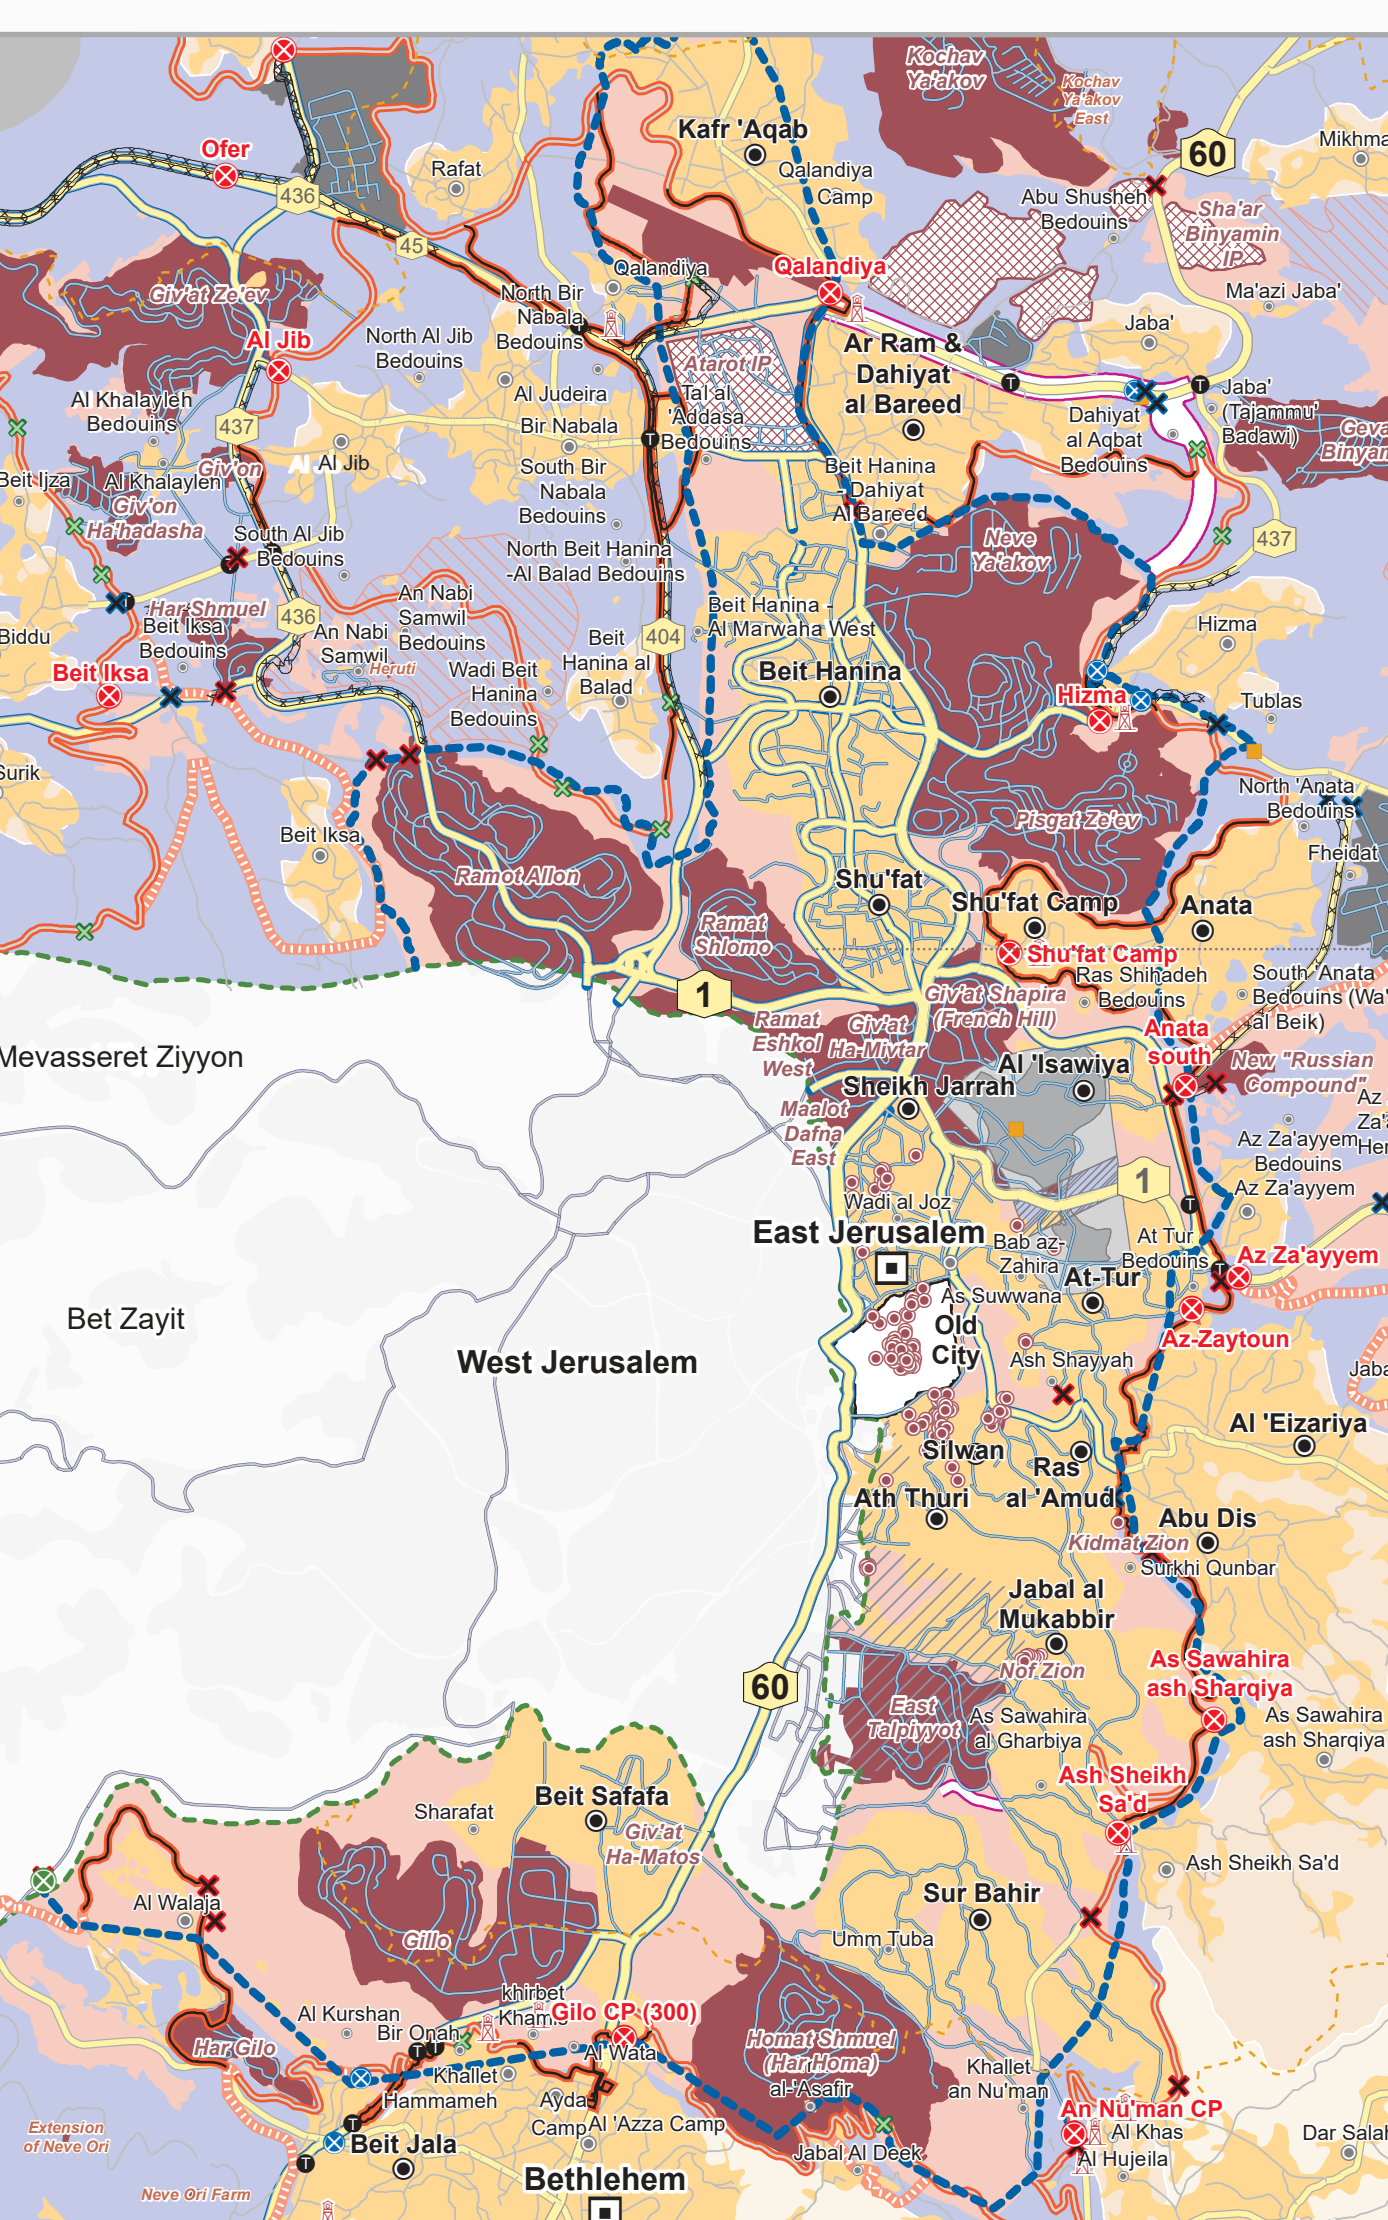

EAST JERUSALEM