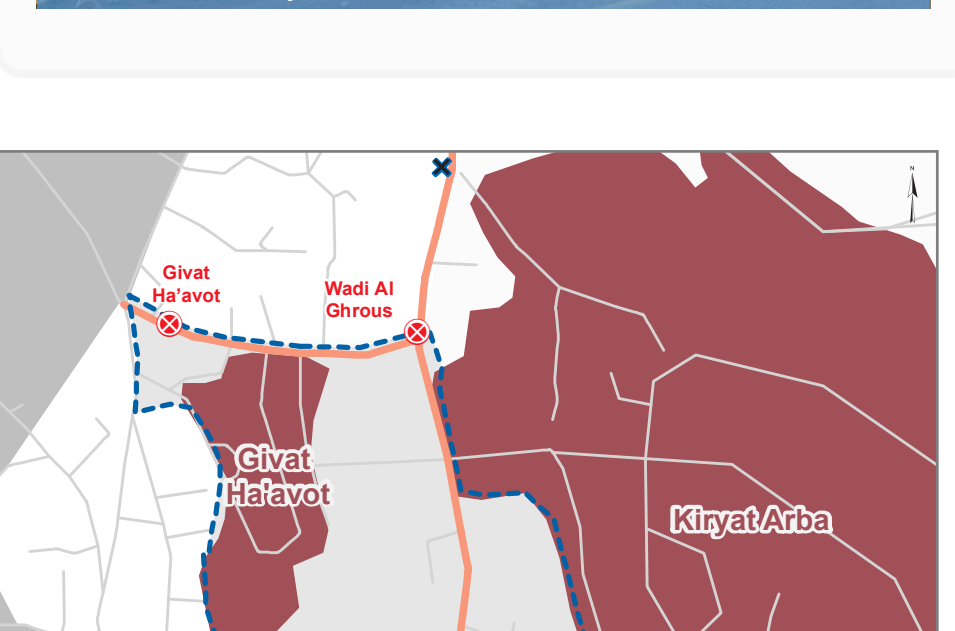

WEST BANK BARRIER