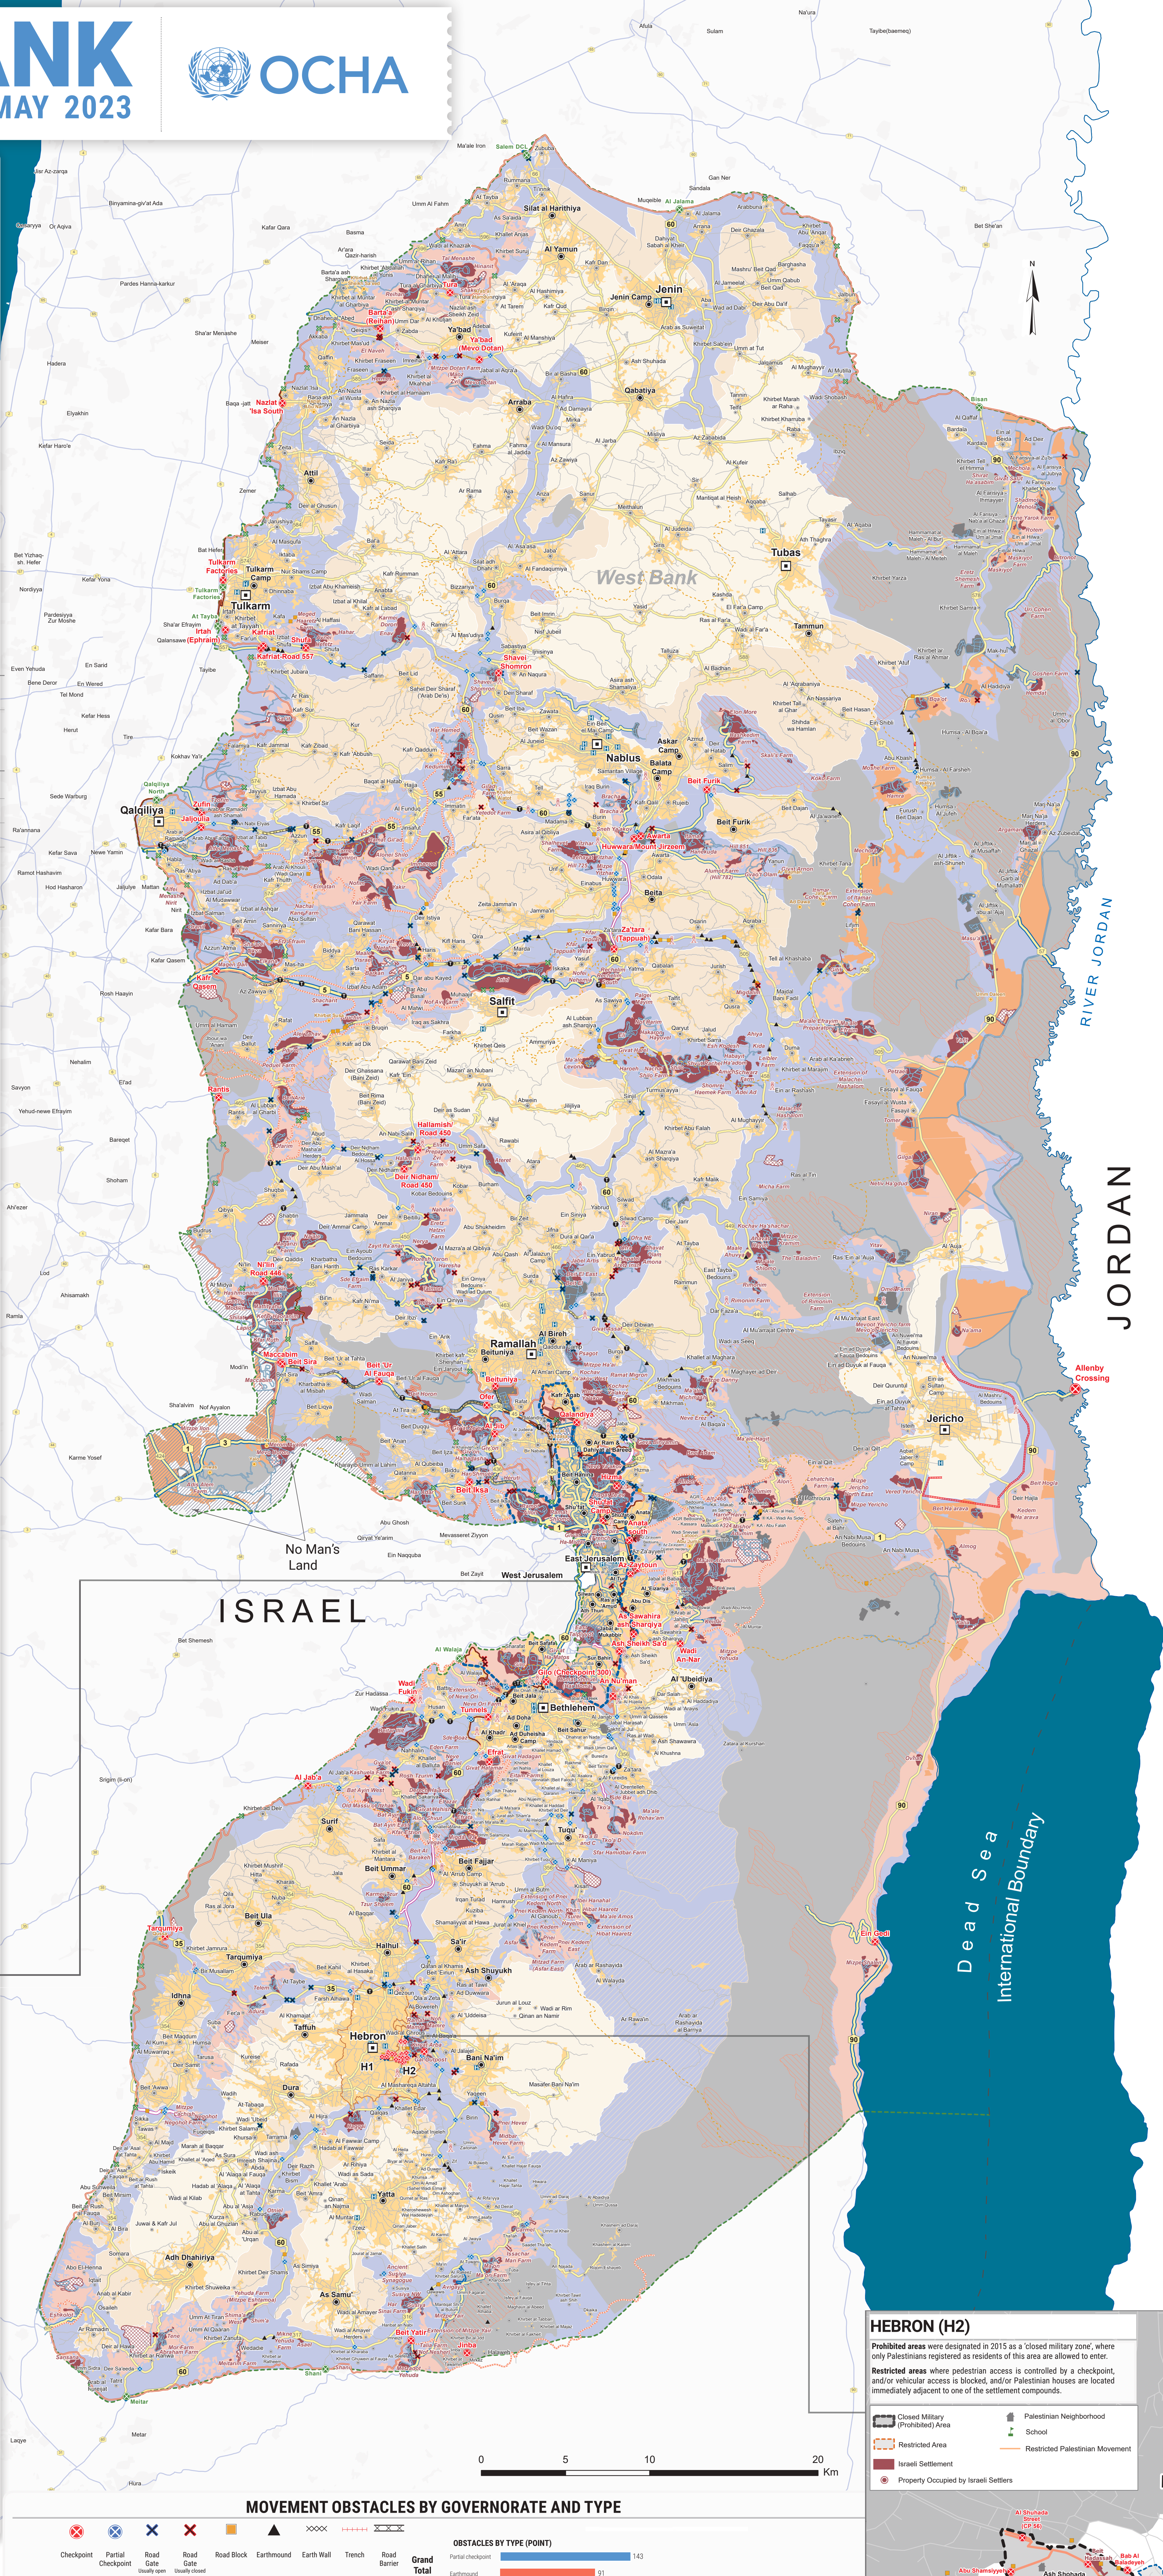

EAST JERUSALEM