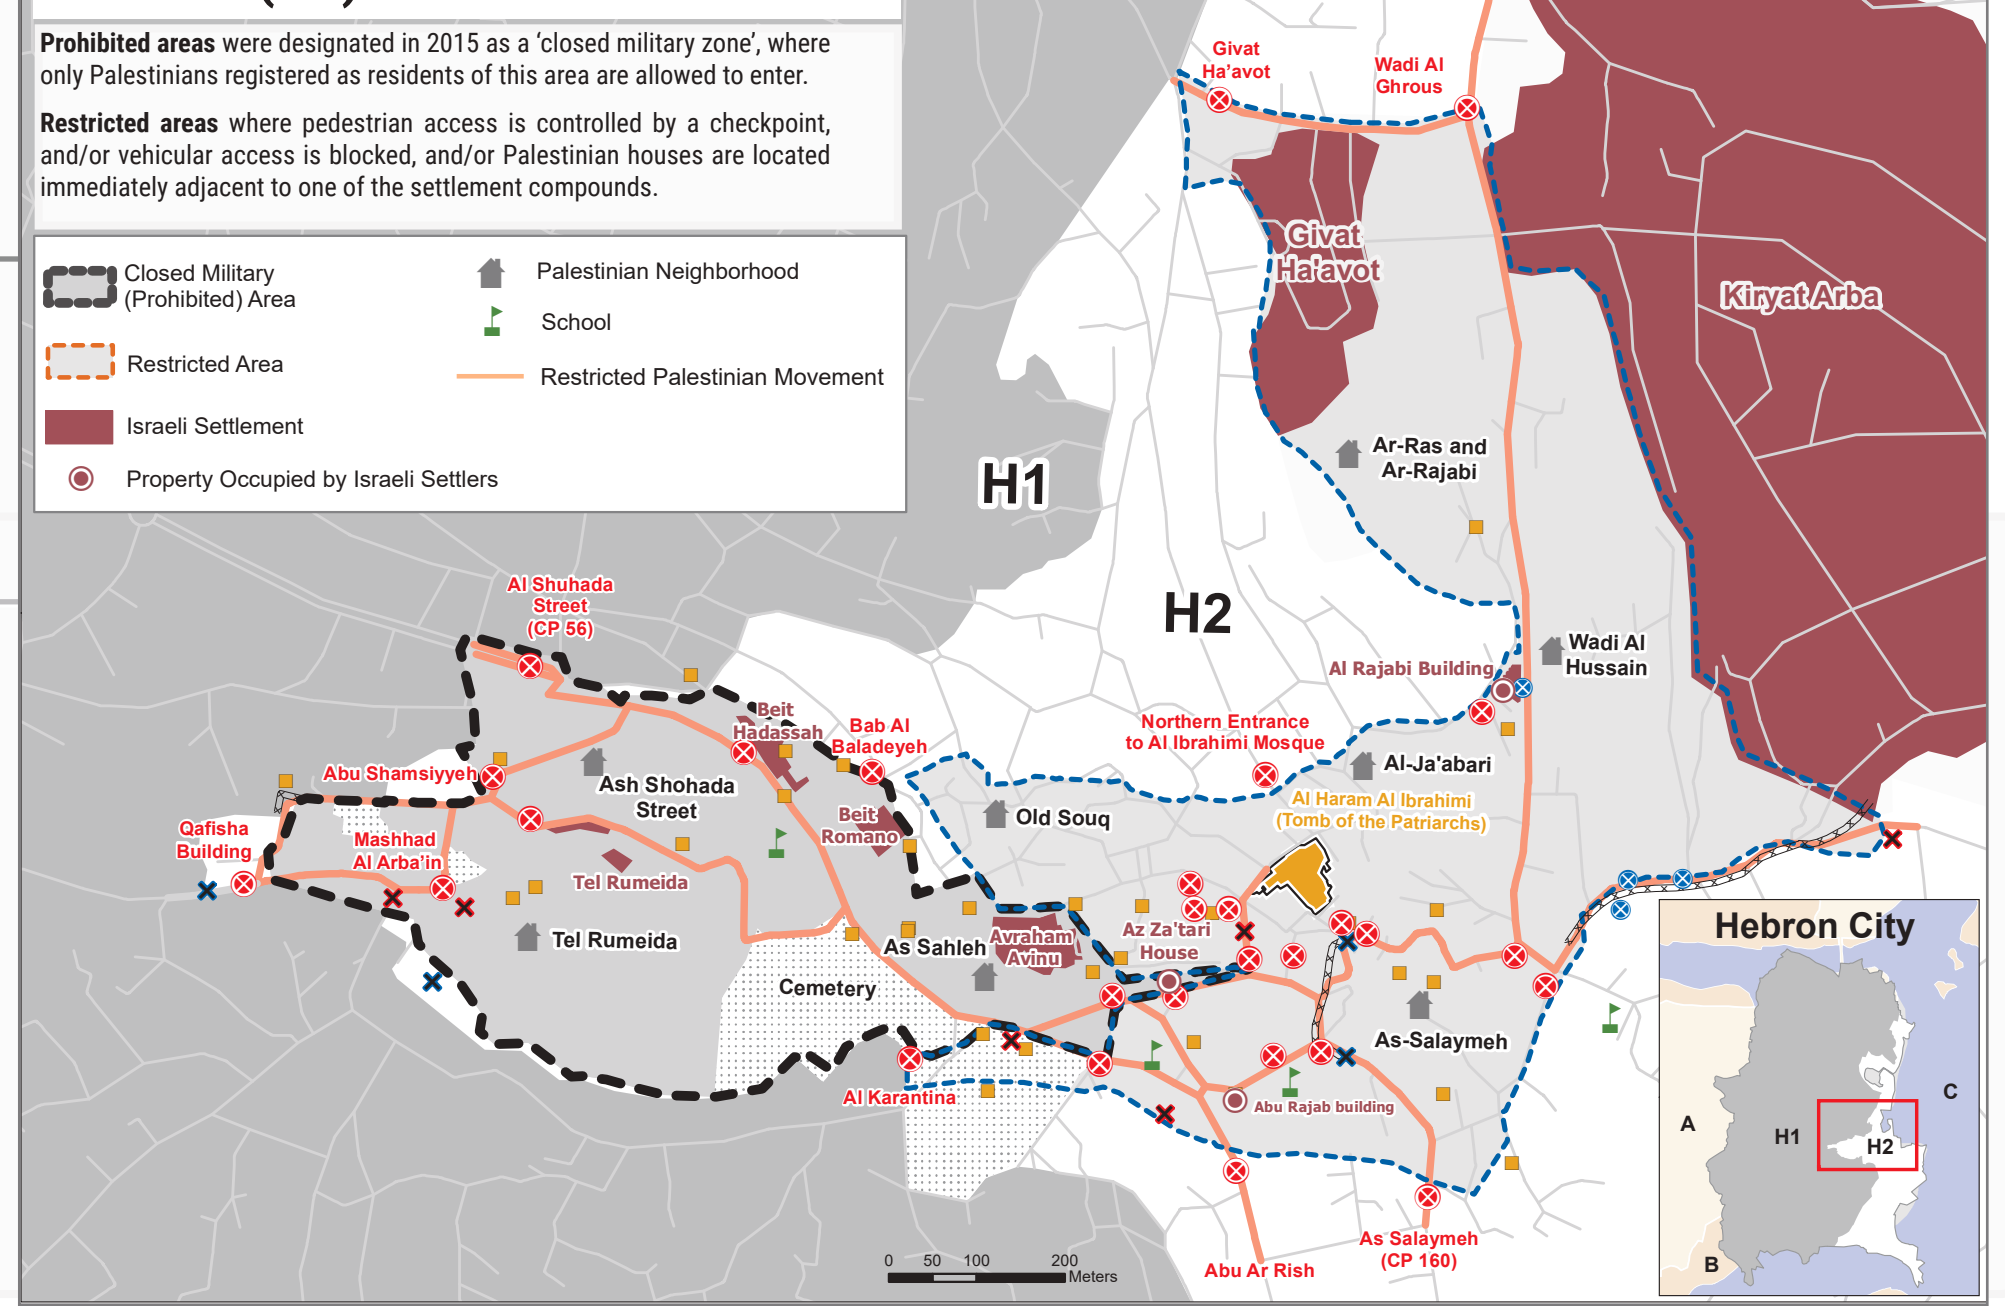

HEBRON (H2)